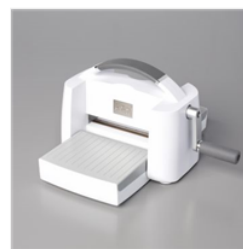

Stampin' Cut &
Emboss Machine -
149653