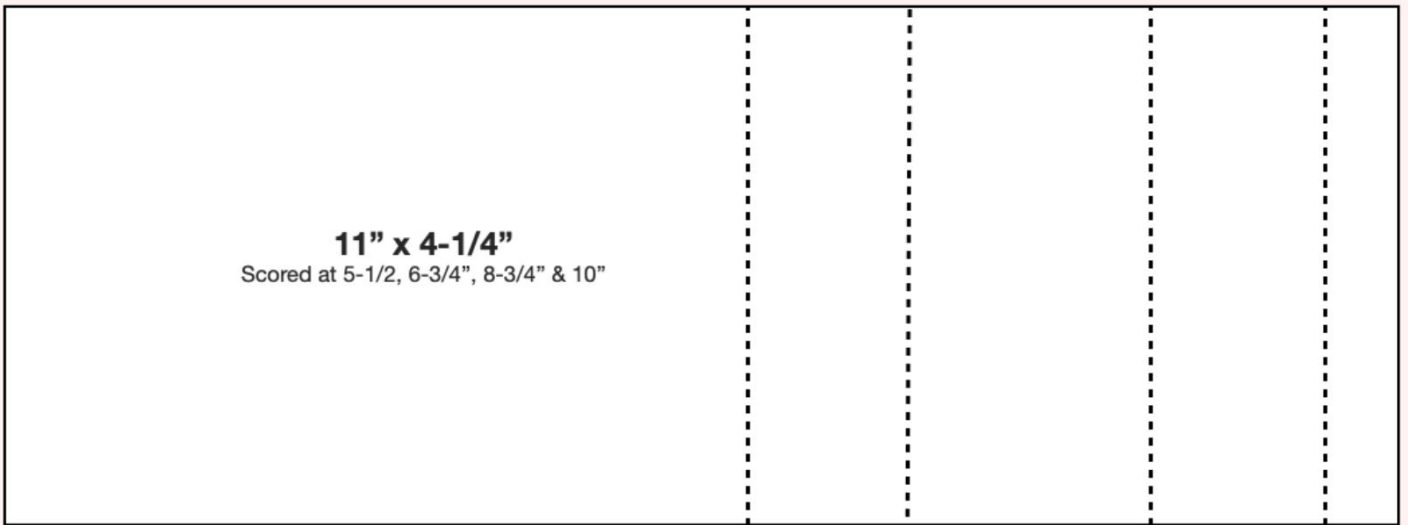

Pop Up Front Step

CARD TEMPLATE

CARD BASE