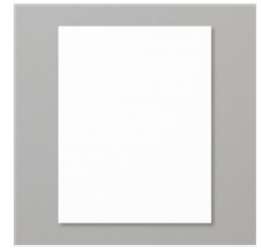

These cards are alternates to the April 2022 Paper Pumpkin kit. The products listed are in addition to the kit contents. Subscribe to Paper Pumpkin here.

CUTS:

- Card base: 11" x 4-1/4" scored in half
- Cut printed stars pattern envelope for background: 5-1/2" x 4-1/4"
- Bermuda Bay: 5" x 3-3/4"
- Cut down the sun/clouds from the card base: 4-7/8" x 3-5/8"
- Scraps: Bermuda Bay & Basic White

CARD INSTRUCTIONS:

- Stamp the words in Memento Black Ink on the die cut tag from the kit.
- Attach Adhesive Sheet to the back of the Bermuda Bay scrap and cut out the seagull die from the Waves Die set twice (4 birds).
- Cut out 4 clouds from the Waves Die set.
- Attach the gulls, sun printed panel and Bermuda Bay layer together with Seal Adhesive.
- Attach the stars background to the card base with Seal Adhesive.
- Attach the clouds with Stampin Dimensionals.

Bermuda Bay 8-
1/2" X 11"
Cardstock -
131197

Basic White 8-1/2"
X 11" Cardstock -
159276

Tuxedo Black
Memento Ink Pad -
132708

Stampin' Seal -
152813

Stampin'
Dimensionals -
104430

Adhesive Sheets -
152334