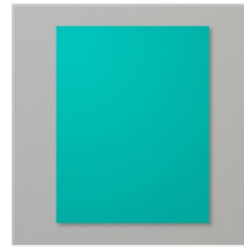

These cards are alternates to the April 2022 Paper Pumpkin kit. The products listed are in addition to the kit contents. Subscribe to Paper Pumpkin here.

CUTS:

- Card base: 11" x 4-1/4" scored in half
- Cut printed stars pattern envelope for background: 5-1/2" x 4-1/4"
- Bermuda Bay: 5" x 3-3/4"
- Cut down the sun/clouds from the card base: 4-7/8" x 3-5/8"
- Scraps: Bermuda Bay & Basic White

CARD INSTRUCTIONS:

- Stamp the words in Memento Black Ink on the die cut tag from the kit.
- Attach Adhesive Sheet to the back of the Bermuda Bay scrap and cut out the seagull die from the Waves Die set twice (4 birds).
- Cut out 4 clouds from the Waves Die set.
- Attach the gulls, sun printed panel and Bermuda Bay layer together with Seal Adhesive.
- Attach the stars background to the card base with Seal Adhesive.
- Attach the clouds with Stampin Dimensionals.

April Paper Pumpkin Alternate Card

Tami White
tami@stampwithtami.com
www.stampwithtami.com

Prepaid Paper
Pumpkin
Subscription 1-
Month - 137858

Change Is
Beautiful Paper
Pumpkin Refill -
160875

Waves Dies -
158840

Bermuda Bay 8-
1/2" X 11"
Cardstock -
131197

Basic White 8-1/2"
X 11" Cardstock -
159276

Tuxedo Black
Memento Ink Pad -
132708

Stampin' Seal -
152813

Stampin'
Dimensionals -
104430

Adhesive Sheets -
152334