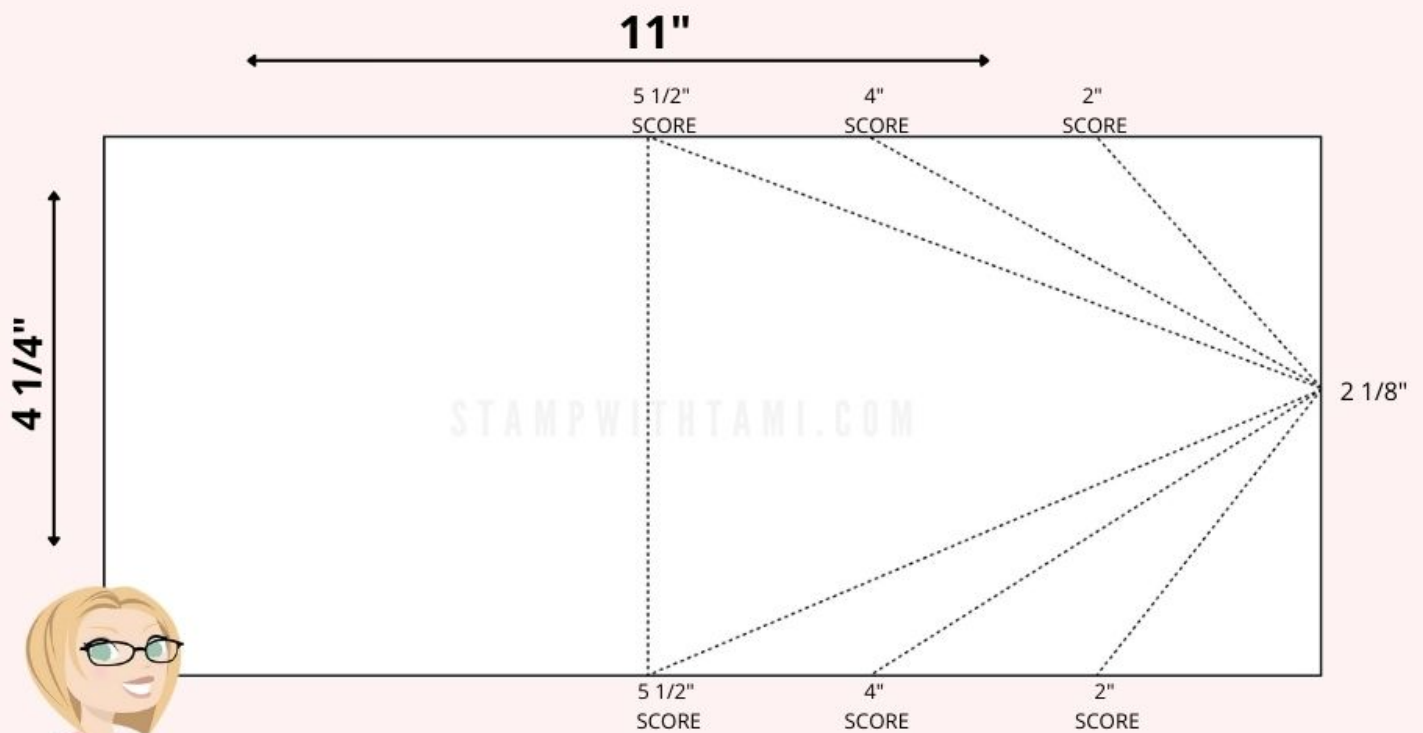

March Paper Pumpkin Arrow Fold Cards

Tami White
tami@stampwithtami.com
www.stampwithtami.com

Arrow Fold CARD TEMPLATE

stampwithtami.com

SCAN FOR
VIDEO