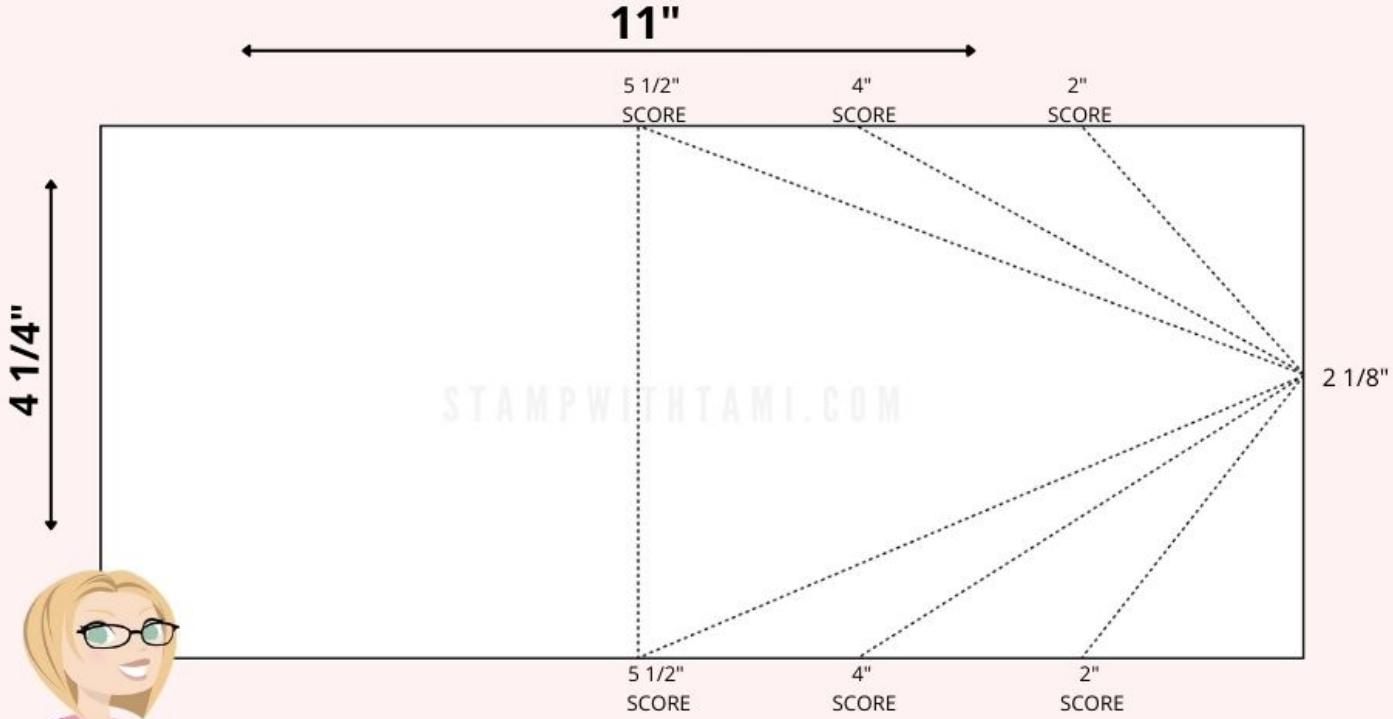

CARD INSTRUCTIONS:

- Stamp the crane image in Smoke Slate ink on the Shimmery White scrap paper.
- Using the Stampin' Cut & Emboss Machine
The crane with the coordinating die.
Attach an Adhesive Sheet to the back of some Gold Foil scrap and cut out the leaves dies.
- Score the card base per the template (See video for help). Burnish all of the score lines with Bone Folder.
- Create the triangle layers for the inside and front:
Mark 1 end of the 5-1/4" x 4" Gold Foil panel at 2".
Mark 1 end of the 5" x 3-3/4" DSP & Basic White panels at 1-7/8".
Using the Paper Trimmer to cut from the mark to the opposite 2 corner on both sides
- Assemble the card base
Seal+ (or Tear Tape) on the arrow folds, then attach 1 of the Basic White triangles over the top with regular Seal.
Attach all of the inside Gold Foil & Designer Paper with Seal Adhesive.
Attach the top Gold Foil and Designer Paper with Seal Adhesive, using Stampin' Dimensionals to attach the crane.
- Attach Polished Dots.

Paper Trimmer - 152392

Bone Folder - 102300

Stampin' Cut & Emboss Machine - 149653

Stampin' Seal+ - 149699

Stampin' Seal - 152813

Stampin' Dimensionals - 104430

Adhesive Sheets - 152334

Arrow Fold CARD TEMPLATE