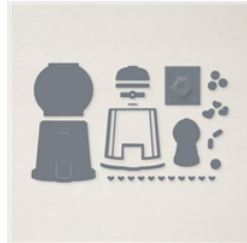

INSTRUCTIONS

- Stamp the words in Versamark ink on Basic Black scrap, then pour white heat emboss powder over the top and heat with Heat Tool.
- Cut out the words with Paper Snips.
- Cut 1 larger cloud from the Cloud Punch.
- Using the Stampin' Cut & Emboss Machine cut the following:
 - Cut the rainbow panels with the Brilliant Rainbow die.
 - Cut the smaller clouds out of Pool Party from the Brilliant Rainbow die.
 - Cut the pot from Basic Black cardstock with the dome die from the Brilliant Rainbow die.Attach an Adhesive Sheet to the back of Brushed Metallic scrap (or the center of the panel that will be layered on the card) then cut desired amount of gold coins from the Gumball Machine dies.
- Attach the rainbow and smaller clouds the the Mother of Pearl Specialty Paper with Seal Adhesive.
- Attach the pot, words and large cloud with Stampin' Dimensionals.

Tami's Gumball Series Card 4: Pot of Gold Rainbow Card

Tami White
tami@stampwithtami.com
www.stampwithtami.com

- Arrange and attach gold coins.
- Assemble the panels to the card base.

A Wish For Everything Cling Stamp Set (En) - 149320