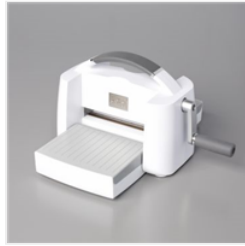

Add to Cart

Smoky Slate Classic Stampin' Pad - 147113

Add to Cart

VersaMark Pad - 102283

Add to Cart

Metallics Embossing Powders - 155555

Add to Cart

Heat Tool - 129053

Add to Cart

Simply Scored Scoring Tool - 122334

Add to Cart

Paper Trimmer - 152392

Add to Cart

Twisted Gatefold Part 4: Simply Elegant

Tami White
tami@stampwithtami.com
www.stampwithtami.com

Layering Circles
Dies - 151770

Add to Cart

Stampin' Cut &
Emboss Machine -
149653

Add to Cart

Classic Matte Dots
- 158146

Add to Cart

Stampin' Seal -
152813

Add to Cart

Stampin'
Dimensionals -
104430