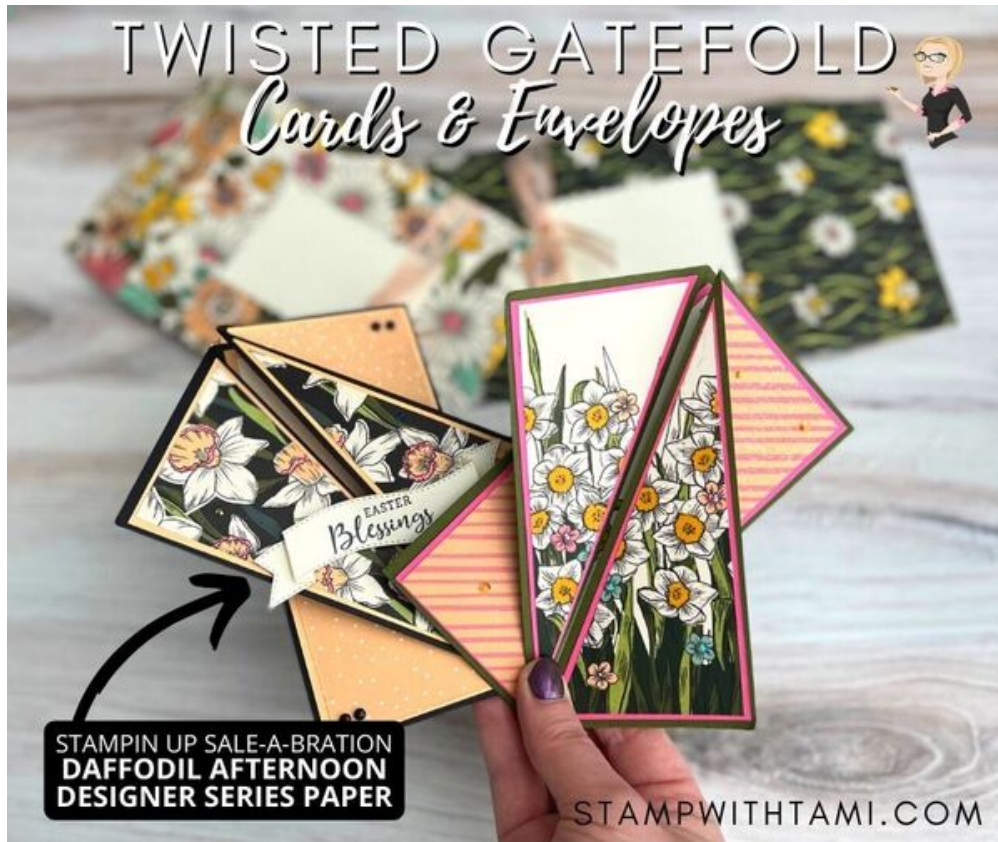

Stamp with Tami.com

Tami White

[tami@stampwithtami.com](mailto:tami@stampwithtami.com)

[www.stampwithtami.com](http://www.stampwithtami.com)

Part 2 in my series of Twisted Gatefold Cards & custom envelopes. Featuring Daffodil Daydream Bundle & coordinating Daffodil Afternoon Sale-a-bration Designer Series Paper.

## CARD MEASUREMENTS

- **Basic Black Card Base:** 9" x 6"  
Scored at 3" & 6"
- **Card Stock Diagonal Matte Layers:** (2 or 3) 5-1/2" x 2-3/4"
- **Daffodil Afternoon Designer Series Paper:** (2 or 3) 5-1/4" x 2-1/2"
- **Card Stock Inside Matte:** 5-3/4" x 2-3/4"
- **Very Vanilla Inside:** 5-1/2" x 2-1/2"