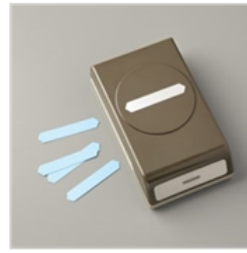

All projects created with the December 2020 "Beary Comforting" Paper Pumpkin kit.

Subscribe at stampwithtami.com

KOALA CARD MEASUREMENTS

- * Blackberry Bliss - 4-1/4" x 3-1/4"
- * Soft Seafoam - 4" x 3"

Do you love photos and written instructions?

Join my VIP Online Stamp Club for exclusive video classes with step-by-step written and photo tutorials!

SUPPLIES USED ON ALTERNATE CARDS IN ADDITION TO THE KIT

**Prepaid Paper
Pumpkin Subscription
1-Month
137858**

**Blackberry Bliss
Classic Stampin' Pad
147092**

**Classic Label Punch
141491**

**Elegant Faceted Gems
152464**

**Stampin' Cut &
Emboss Machine
149653**

**Layering Circles Dies
151770**

**Stampin' Seal
152813**