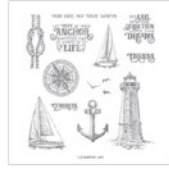

Stamp with Tami.com

Video Tutorials

Video & Order Stampin' Up Products:

stampwithtami.com/blog/2019/08/paper-pumpkin-july-2019

Measurements:

Night of Navy Card Base: 8-1/2" x 5-1/2" scored in half

Come Sail Away DSP: 5-1/4" x 4"

Tami White - Stampin' Up!

Independent Demonstrator

www.stampwithtami.com

Page 1

Stampin' Up! Supplies:

1-Month Prepaid Paper Pumpkin Subscription
137858

Sailing Home Bundle
151066

Sailing Home Cling Stamp Set
149457

Smooth Sailing Dies
149576

Come Sail Away Designer Series Paper
149481

Come Sail Away Memories & More Card Pack
149552

Sail Away Trinkets
149482

Tuxedo Black Memento Ink Pad
132708

Soft Suede Classic Stampin' Pad
147115