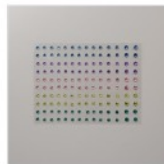

Crumb Cake 8-1/2" X 11" Cardstock
120953

Noble Peacock Rhinestones
149494