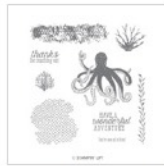

Bermuda Bay (inside): 5-1/4" x 4"

Whisper White (inside): 5" x 3-3/4"

Whisper White (greeting): 3-3/4" x 2-1/2"

Creativity in a BOX

SO YOU CAN SKIP TO THE FUN

Each month a fully designed project kit arrives at your door with stamps, ink, and paper—everything cut and ready to go so you can skip to the fun!

Stampin' Up! Supplies:

1-Month Prepaid Paper Pumpkin Subscription
137858

Sea Of Textures Cling-Mount Stamp Set
151267

Under The Sea Dies
146334

Tuxedo Black Memento Ink Pad
132708

Bermuda Bay Classic Stampin' Pad
147096