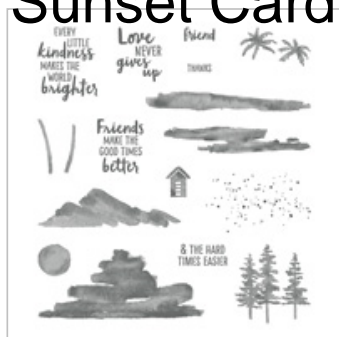

The Stampin Scoop Show – Episode 49 - The Waterfront Stamp Set - Sunset Card

Tami White

tami@stampwithtami.com

www.stampwithtami.com

Waterfront
Photopolymer Stamp
Set
146386

Soft Suede 8-1/2" X
11" Cardstock
115318

Very Vanilla 8-1/2" X
11" Cardstock
101650

Basic Black 8-1/2" X
11" Cardstock
121045