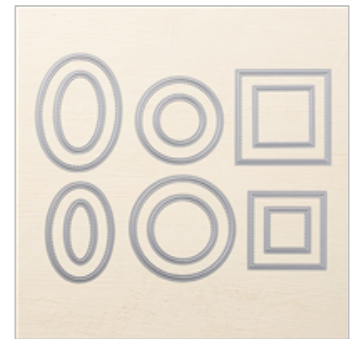

Soft Suede Classic
Stampin' Pad

126978

White Perfect Accents

138416

Big Shot

143263

Stitched Shapes
Framelits Dies

145372

Snail Adhesive

104332

Stampin'
Dimensionals

104430

Sponge Daubers

133773

Basic Black Stampin'
Write Marker

100082