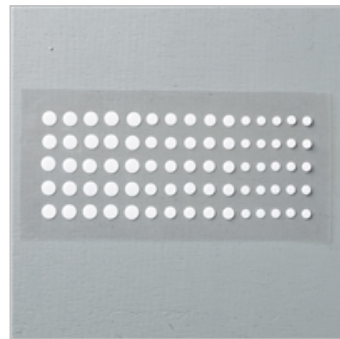

White Perfect Accents

138416