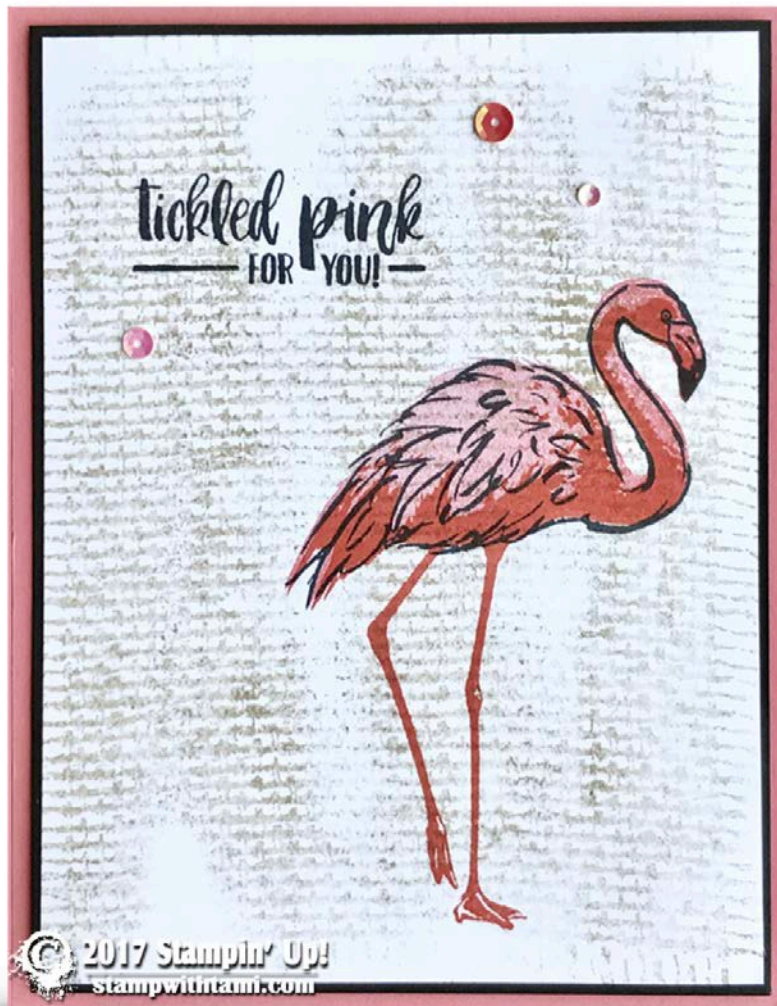

Stamp with Tami.com

Video Tutorials

click for video & to order these Stampin' Up Products:
stampwithtami.com/blog/2017/08/fabulous-flamingo

Measurements:

Flirty Flamingo Card Base: 11" x 4-1/4" (folded in half)