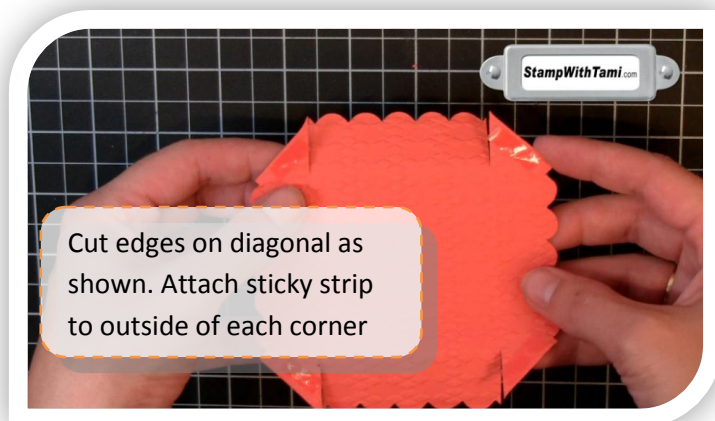

BOX SCORING & CUTTING