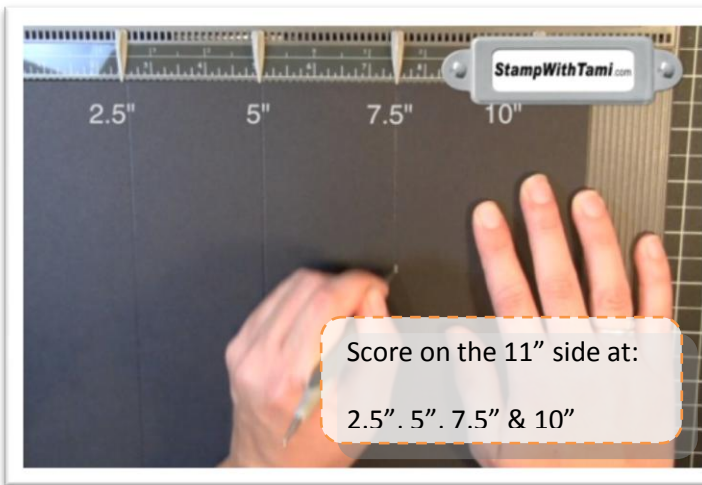

BOX SCORING & CUTTING