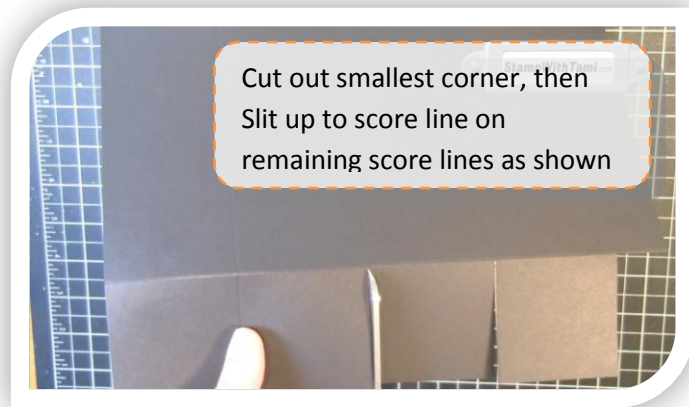

BOX SCORING & CUTTING