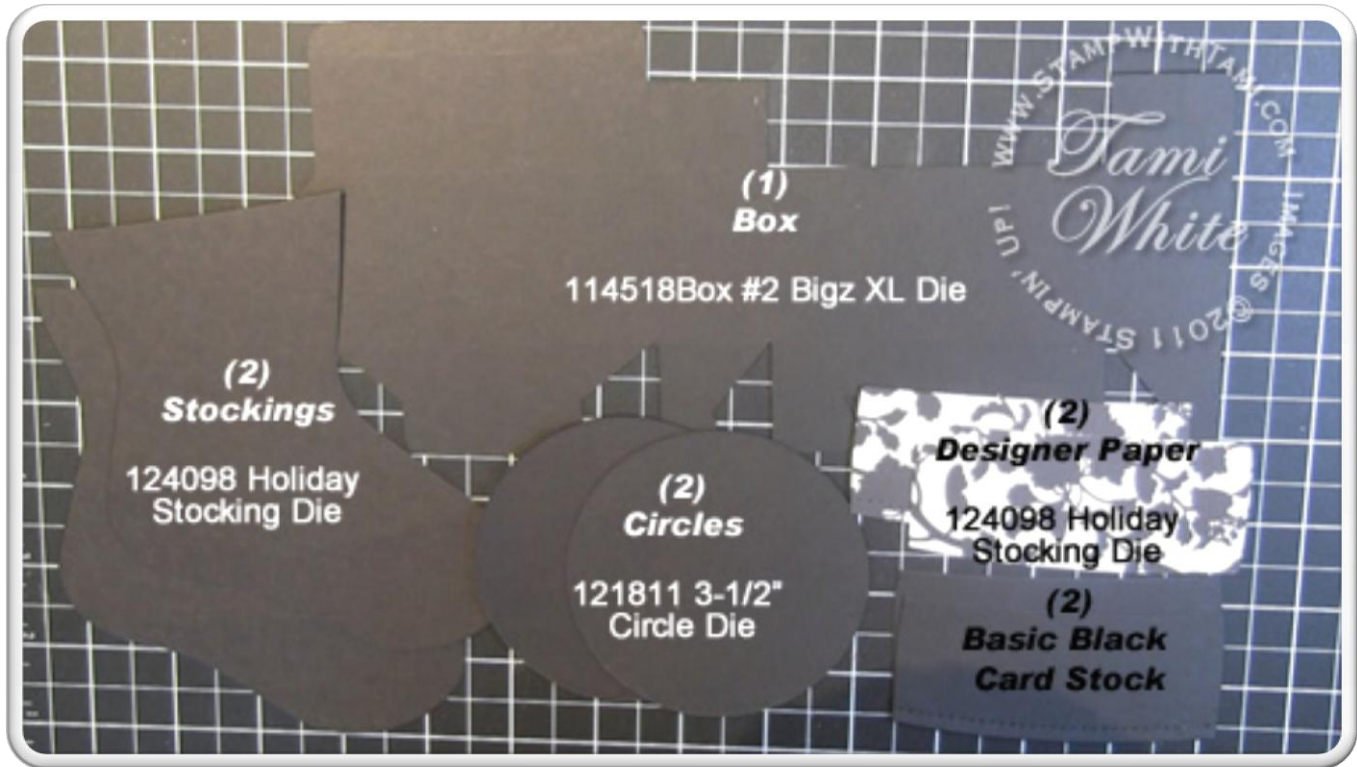

Tami White – Stampin’ Up!
Sr. Manager / Independent Demonstrator

508-485-1292

email: tami@stampwithtami.com
web: www.stampwithtami.com