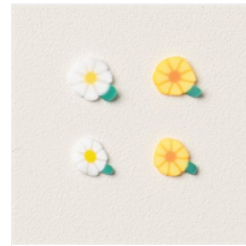

Charming  
Sentiments Bundle  
(English) - 158734

Basic White 8-1/2"  
X 11" Cardstock -  
159276

Basic Black 8-1/2"  
X 11" Cardstock -  
121045

Balmy Blue 8-1/2"  
X 11" Cardstock -  
146982

Pear Pizzazz 8-  
1/2" X 11"  
Cardstock -  
131201

Slimline Envelopes  
- 157981

Loose Daisy  
Embellishments -  
160555

Basics Embossing  
Powders - 155554

VersaMark Pad -  
102283

Heat Tool - 129053

Into The Clouds  
Embossing Folder  
- 159171

Scalloped  
Contours Dies -  
155560