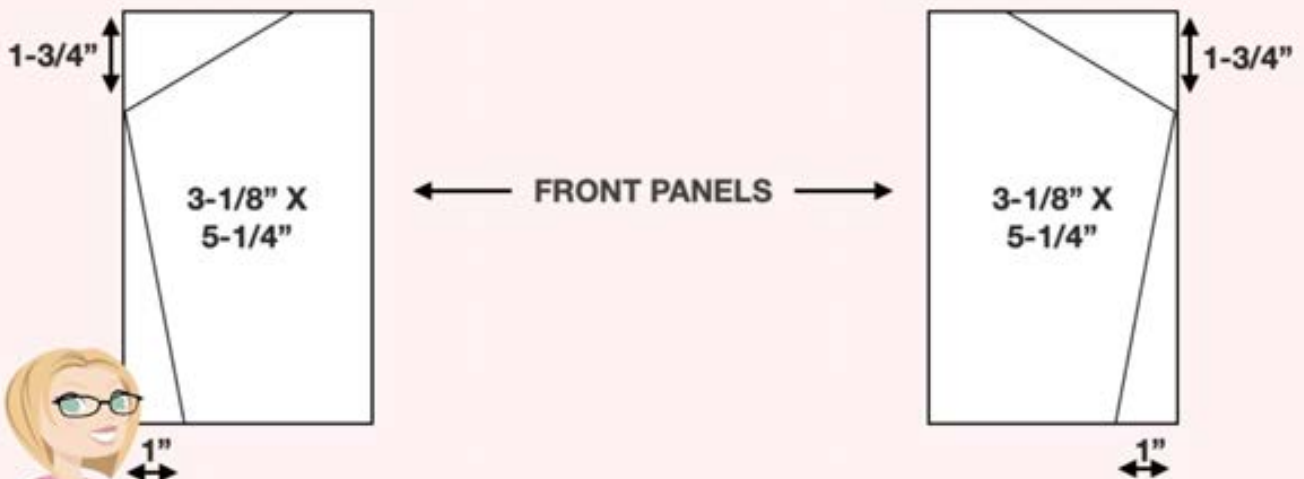

CUTS:

- Card Base: 11" x 5-1/2" Scored at 3-3/8" on either side
- Gold Foil Front: (2) 5-1/4" x 3-1/8"
- DSP Front: (2) 5" x 2-7/8"
- Foil Inside: 5-1/4" x 4"
- Basic White Inside: 5" x 3-3/4"
- Belly Band: 11" x 1"
- Scraps for label and die cuts

INSTRUCTIONS:

- Stamp words and desired images on scrap white.
- Using the Stampin' Cut & Emboss Machine:
 - Texture the inner white panel with the Seashell Folder.
 - Words from label die in the Waves Dies.
 - Desired images with coordinating dies.
- Create the Angled Gatefold (See template or video for help)
 - Mark 1-3/4" from the top on either end of the card base
 - Mark the bottom 1" in on either side of the card base
 - Cut from the 1" mark to the 1-3/4"
 - Cut from the 1-3/4" mark to the score line on the top on either side
 - Mark and cut the front panels at the same marks.
 - Assemble the card(s) with Seal Adhesive & Stampin'
- Assemble the card with Seal Adhesive.
- Wrap the belly band around the card and use the Bone Folder for creases.
- Attach label and embellishments.

Bone Folder -
102300

Stampin' Seal -
152813

Double Angled Gatefold

CARD TEMPLATE

CARD BASE

SCAN FOR
VIDEO