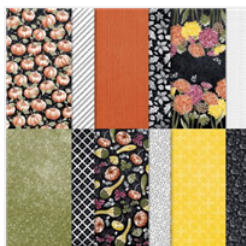

Gathered Wheat [Center Pop Up Series Card 10]

Tami White
tami@stampwithtami.com
www.stampwithtami.com

- Attach the remaining panels with Adhesive Sheet/Seal & Dimensionals.
- Attach rhinestones.

Gathered Wheat Bundle (English) - 159843

Gathered Wheat Cling Stamp Set (English) - 159841

Wheat Dies - 159842

Tuxedo Black Memento Ink Pad - 132708

Stampin' Blends Deep Combo Pack - 158152

Stampin' Blends Medium Deep Combo - 159461

Stampin' Blends Medium Combo - 159462

Stampin' Blends Color Lifter - 144608

Brushed Metallic 12" X 12" (30.5 X 30.5 Cm) Cardstock - 163103

Window Sheets - 142314

Rustic Harvest 12" X 12" (30.5 X 30.5 Cm) Designer Series Paper - 159633

Soft Suede 8-1/2" X 11" Cardstock - 115318