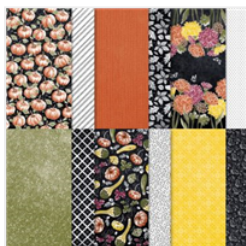

Rustic Harvest 12" X 12" (30.5 X 30.5 Cm) Designer Series Paper - 159633