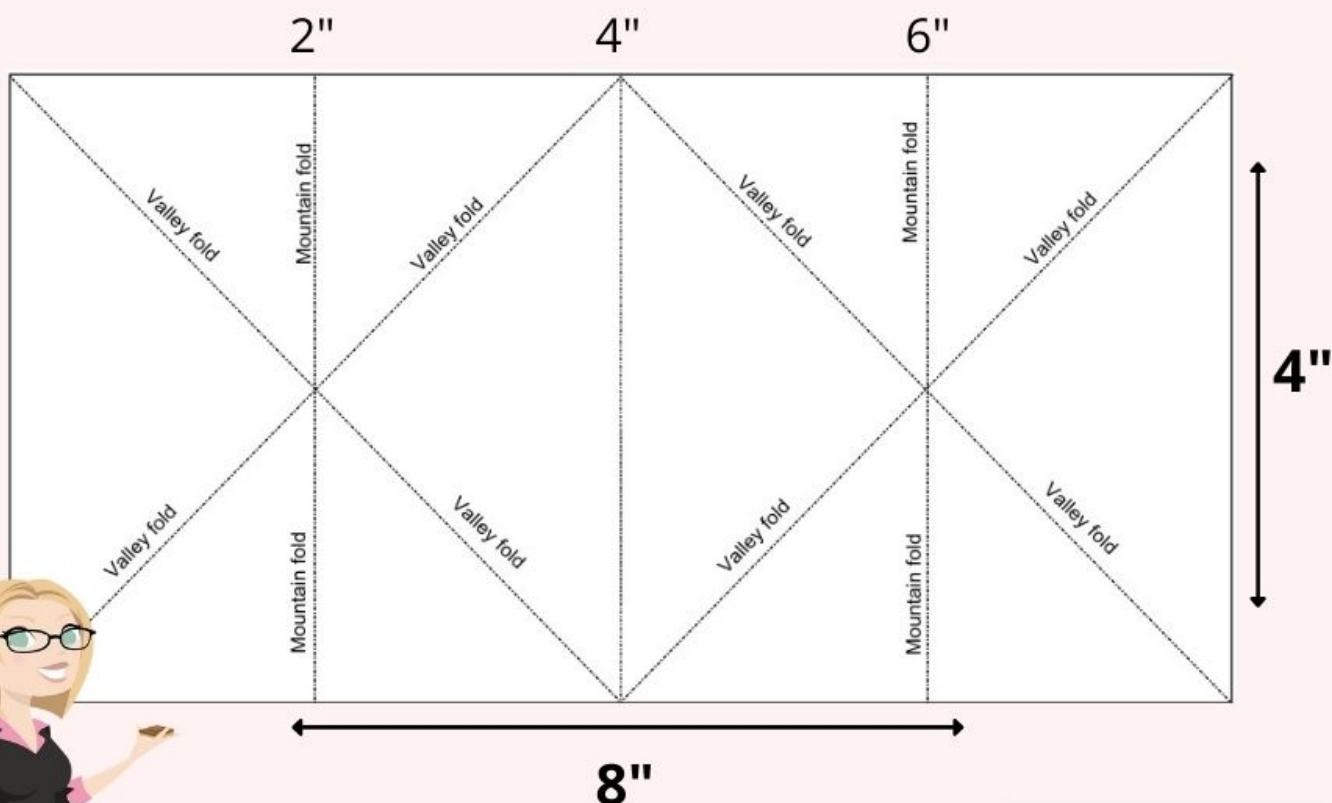

Explosion Card TEMPLATE

stampwithtami.com

SCAN FOR
VIDEO