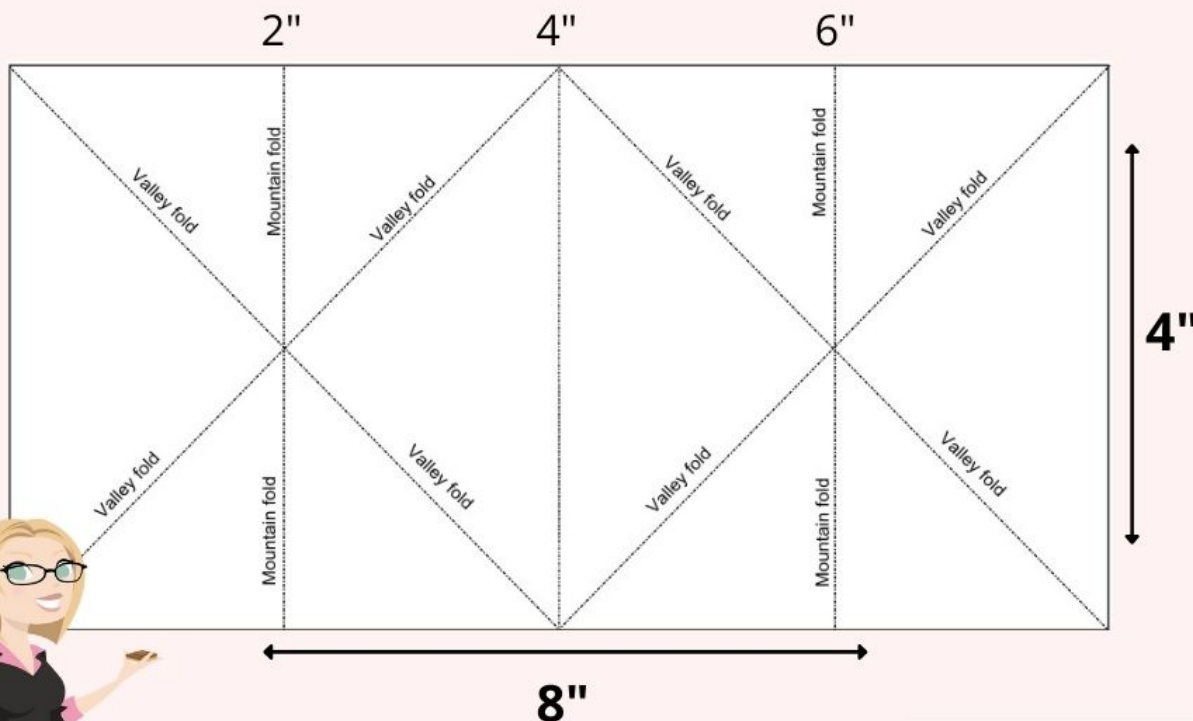

Explosion Card TEMPLATE

stampwithtami.com

SCAN FOR
VIDEO