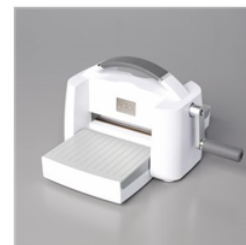

Pale Papaya 8-1/2" X 11" Cardstock - 155668

So Saffron 8-1/2" X 11" Cardstock - 105118

Mint Macaron 8-1/2" X 11" Cardstock - 138337

2021-2023 In Color Jewels - 155571

Hippo & Friends Dies - 153585

Stampin' Cut & Emboss Machine - 149653