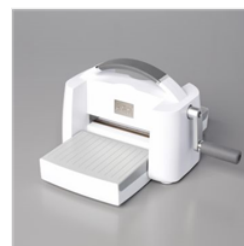

Polished Dots -
158134

Stitched So
Sweetly Dies -
151690

Stitched With
Whimsy Dies -
155314

7/8" (2.2 Cm)
Smoky Slate
Textured Ribbon -
155813

Flirty Flamingo
1/4" (6.4 Mm)
Metallic Ribbon -
155610

Stampin' Cut &
Emboss Machine -
149653