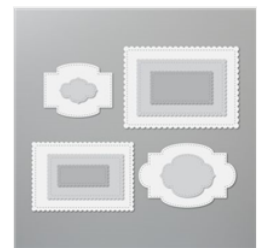

CARD INSTRUCTIONS:

- Cut the Blushing Bride, Petal Pink and Basic White panels from the Stitched So Sweetly Dies.
- Add the stitching effect around the edge of the card base with the largest Stitched with Whimsy die.
- Stamp the words in Basic Gray on the die cut and the otter image in Memento Black on the scrap paper.
- Color the otter with the following Stampin' Blends Markers:
 - Otter body: SU 400 & SU 200
 - Otter Belly: SU 800 & SU 700
 - Nose: Flirty Flamingo
 - Fish: Mint Macaron & Just Jade
- Cut out the otter image.
- Attach the Smokey Slate ribbon with Seal Adhesive around the front of the card base. Then layer the Flirty Flamingo ribbon over it.
- Attach the die cut labels and otter with Stampin' Dimensionals.
- Attach the Polished Dots.

Basic Gray Classic
Stampin' Pad -
149165

Basic White 8-1/2"
X 11" Cardstock -
159276

Petal Pink 8-1/2" X
11" Cardstock -
146985

Blushing Bride 8-
1/2" X 11"
Cardstock -
131198

Flirty Flamngo
Stampin' Blends
Combo Pack -
154884

Mint Macaron
Stampin' Blends
Combo Pack -
154889

Just Jade Stampin'
Blends Combo
Pack - 153107

Stampin' Blends
Deep Combo Pack
- 158152

Stampin' Blends
Medium Deep
Combo - 159461

Stampin' Blends
Medium Light
Combo Pack -
159463

Polished Dots -
158134

Stitched So
Sweetly Dies -
151690

Stitched With
Whimsy Dies -
155314

7/8" (2.2 Cm)
Smoky Slate
Textured Ribbon -
155813

Flirty Flamingo
1/4" (6.4 Mm)
Metallic Ribbon -
155610

Stampin' Cut &
Emboss Machine -
149653