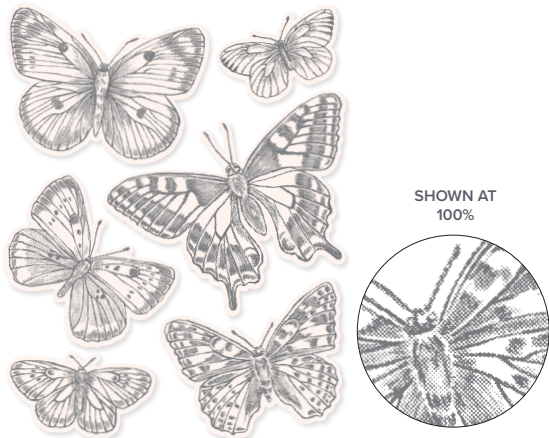

BUTTERFLY BRILLIANCE BUNDLE

10% BUNDLED SAVINGS

155821 | ~~$61.00~~ $54.75

The Butterfly Brilliance Bundle includes the Butterfly Brilliance Cling Stamp Set and the Brilliant Wings Dies.

GET 'EM EARLY! The Butterfly Brilliance Bundle will be featured in the 2021 Annual Catalog, but now's your chance to get it before the official release!

ARTWORK SHOWN AT 35%

SHOWN AT 100%

BUTTERFLY BRILLIANCE CLING STAMP SET

155092 | $17.00

1 cling stamp | Coordinates with the Brilliant Wings Dies (suggested clear block: f)