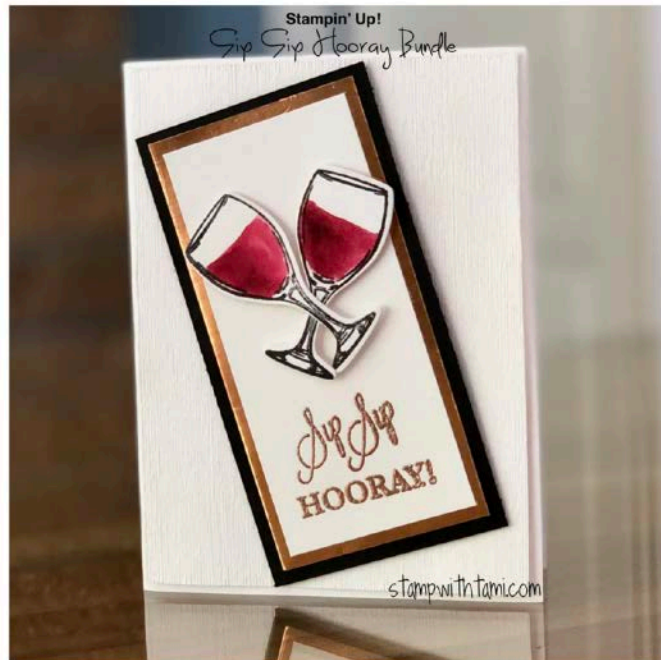

Stamp with Tami.com

Video Tutorials

Cocktail Celebration Card Set

STAMPIN' UP SIP SIP HOORAY & CHEERS TO THAT BUNDLES

Click for video & to order these Stampin' Up Products:

stampwithtami.com/blog/2019/09/cocktails-card-class

Do you love photos and written instructions?

Join my VIP Online Stamp Club for exclusive video classes with step-by-step written and photo tutorials!

- Sip Sip Hooray Bundle
- Crumb Cake Card Stock
- Silver Heat Embossing
- Silver Foil
- Mercury Glass Noble Acetate Sheets
- Peacock Foil Designer Paper
- Red Rhinestone Jewels
- Subtle Emboss Folder

- Sip Sip Hooray Stamp Set
- Cheers Dies
- Very Vanilla Card Stock
- Gold Heat Embossing
- Gold Foil
- Black Foil
- Rhinestone Jewels
- Subtle Emboss Folder

- Sip Sip Hooray Bundle
- Shimmery White Card Stock
- Copper Heat Embossing
- Copper Foil
- Cherry Cobbler Ink Refill
- Subtle Emboss Folder