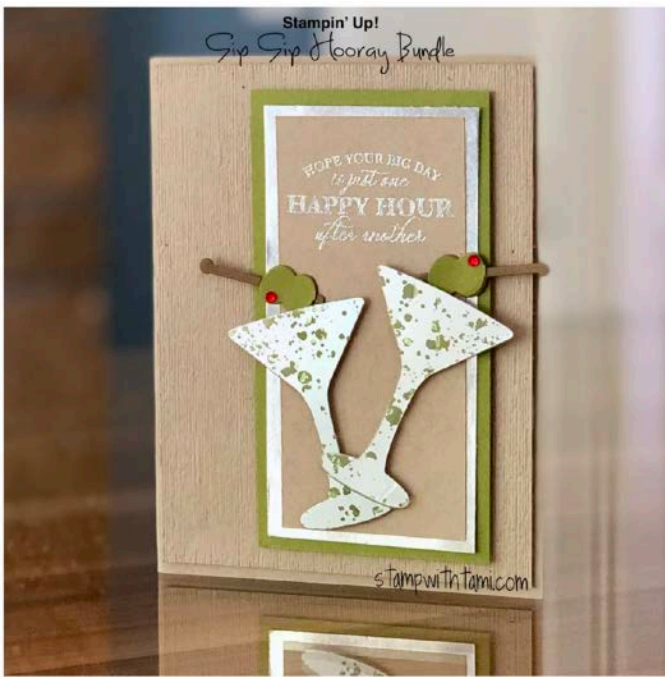

Stamp with Tami.com

Video Tutorials

Cocktail Celebration Card Set

STAMPIN' UP SIP SIP HOORAY & CHEERS TO THAT BUNDLES

Click for video & to order these Stampin' Up Products:

stampwithtami.com/blog/2019/09/cocktails-card-class

Measurements:

Card Base: 8-1/2" x 5-1/2" scored in half
Base Layer: 5-1/4" x 4"

Rectangle Panel from top down:
Top Rectangle Layer: 2" x 4-1/4"
Middle Rectangle Layer: 2-1/4" x 4-1/2"
Bottom Rectangle Layer: 2-1/2" x 4-3/4"

Do you love photos and written instructions?

Join my VIP Online Stamp Club for exclusive video classes with step-by-step written and photo tutorials!

- Sip Sip Hooray Bundle
- Crumb Cake Card Stock
- Silver Heat Embossing
- Silver Foil
- Mercury Glass Noble Acetate Sheets
- Peacock Foil Designer Paper
- Red Rhinestone Jewels
- Subtle Emboss Folder

- Sip Sip Hooray Stamp Set
- Cheers Dies
- Very Vanilla Card Stock
- Gold Heat Embossing
- Gold Foil
- Black Foil
- Rhinestone Jewels
- Subtle Emboss Folder

- Sip Sip Hooray Bundle
- Shimmery White Card Stock
- Copper Heat Embossing
- Copper Foil
- Cherry Cobbler Ink Refill
- Subtle Emboss Folder