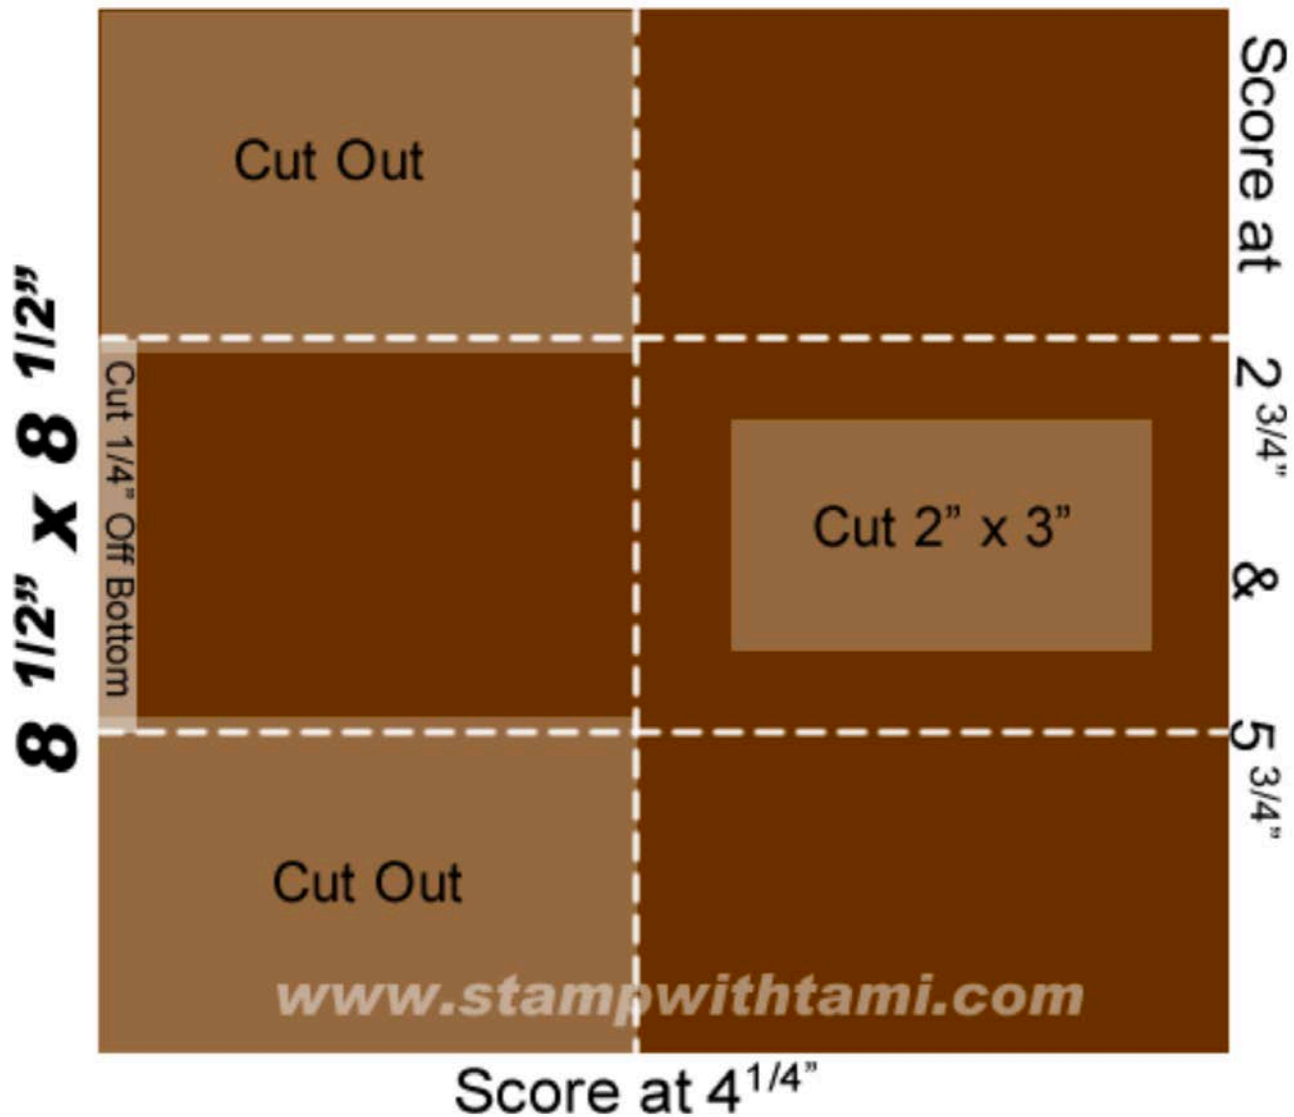

### Measurements:

- 8-1/2" x 8-1/2" Card Stock Base (see template for cutting and scoring)
- 2-3/4" x 4" Card Stock Insert (for Pull Out)
- 2-3/4" x 4" Window Sheet
- 2" x 3" Scrap for window cutting template

## MAGIC CARD MEASUREMENTS

- 8-1/2" x 8-1/2" Card Stock Base (see template for cutting and scoring)
- 2-3/4" x 4" Card Stock Insert (for Pull Out)
- 2-3/4" x 4" Window Sheet
- 2" x 3" Scrap for window cutting template