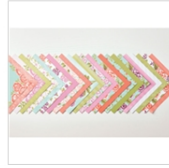

Card Base: 8-1/2" x 5-1/2" Folded in Half
Frame Panel: 5" x 3-1/2"
Top Panel: 4-3/4 x 3-1/4"

Creativity
in a **BOX**

SO YOU CAN SKIP TO THE FUN

Each month a fully designed project kit arrives at your door with stamps, ink, and paper—everything cut and ready to go so you can skip to the fun!

Stampin' Up! Supplies:

Layering Love Clear-Mount Stamp Set
141965

Petal Garden Designer Series Paper Stack
144168

Crumb Cake 8-1/2" X 11" Cardstock
120953

Fresh Fig 8-1/2" X 11" Cardstock
144242

Flirty Flamingo 8-1/2" X 11" Cardstock
141416