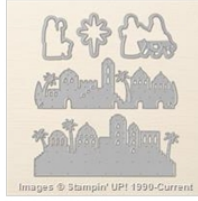

Stamp with Tami.com

Video Tutorials

click for video & to order these Stampin' Up Products:
stampwithtami.com/blog/2017/09/night-in-bethlehem

Measurements:

Pool Party Card Base: 8-1/2" x 5-1/2" (folded in half)

Sahara Sand: 5-1/4" x 4"

Pool Party: 5" x 3-3/4"

Scraps: Very Vanilla & Dazzling Diamonds Glimmer Paper

**Do you love photos
and written
instructions?**

Join my Online Stamp
Club for exclusive
projects with step-by-step
photo tutorials!

Stampin' Up! Supplies:

**Night In Bethlehem
Clear-Mount Bundle**
146044

**Night In Bethlehem
Clear-Mount Stamp
Set**
145282

**Bethlehem Edgelits
Dies**
144676

**Island Indigo Classic
Stampin' Pad**
126986