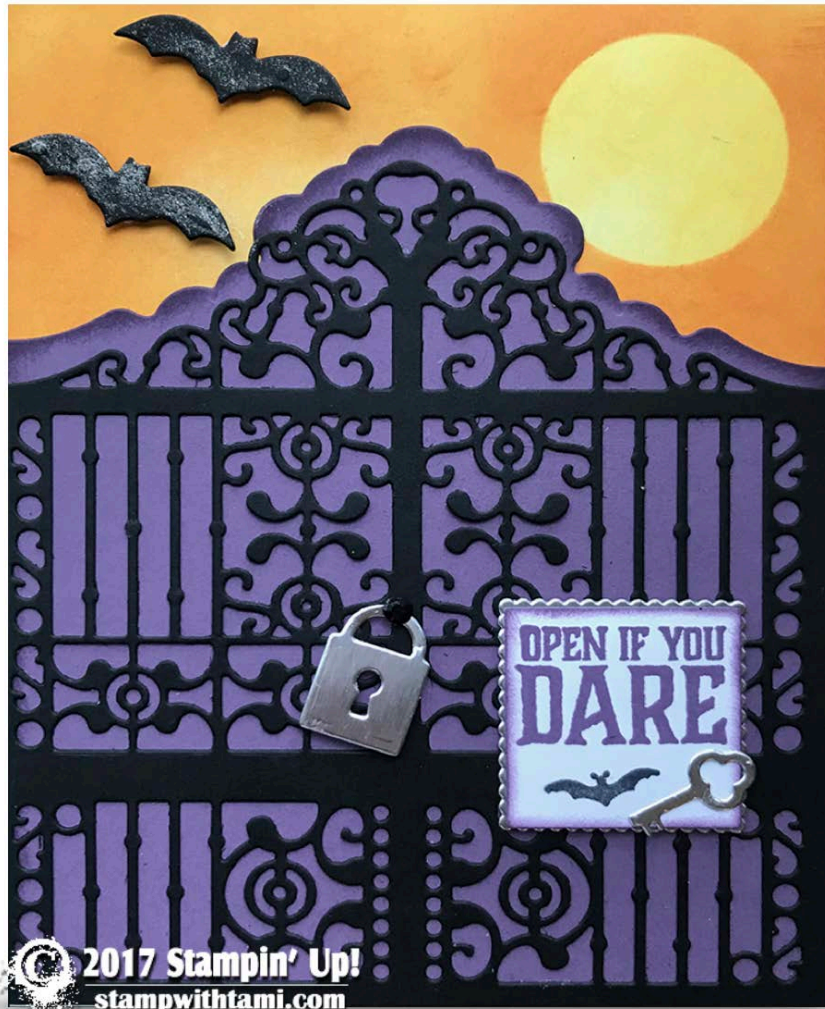

Stamp with Tami.com

Video Tutorials

click for video & to order these Stampin' Up Products:
stampwithtami.com/blog/2017/09/graveyard-gate

Measurements:

Whisper White Card Base: 11" x 4-1/4" (folded in half)

Basic Black: 5-1/2" x 4-1/4"

Perfect Plum: 5-1/2" x 4-1/4"

Daffodil Delight: 5-1/2" x 4-1/4"

Scraps: Whisper White, Silver Foil and Basic Black

**Do you love photos
and written
instructions?**

Join my Online Stamp
Club for exclusive
projects with step-by-step
photo tutorials!