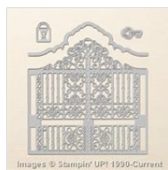

Stamp with Tami.com

Video Tutorials

click for video & to order these Stampin' Up Products:
stampwithtami.com/blog/2017/09/graveyard-gate

Measurements:

Whisper White Card Base: 11" x 4-1/4" (folded in half)

Basic Black: 5-1/2" x 4-1/4"

Perfect Plum: 5-1/2" x 4-1/4"

Daffodil Delight: 5-1/2" x 4-1/4"

Scraps: Whisper White, Silver Foil and Basic Black

**Do you love photos
and written
instructions?**

Join my Online Stamp
Club for exclusive
projects with step-by-step
photo tutorials!

Stampin' Up! Supplies:

Graveyard Gate Clear-Mount Bundle
146018

Graveyard Gate Clear-Mount Stamp
144765

Detailed Gate Thinlits Dies
144669

Perfect Plum Classic Stampin' Pad
126963

Pumpkin Pie Classic Stampin' Pad
126945