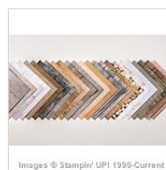

Very Vanilla: 5" x 3-3/4"

Wood Textures DSP: 5-3/8" x 3-7/8"

Soft Suede: 3-1/4" x 3"

Scraps: Whisper White, Daffodil Delight, Old Olive and Pumpkin Pie

**Do you love photos
and written
instructions?**

Join my Online Stamp
Club for exclusive
projects with step-by-step
photo tutorials!

Stampin' Up! Supplies:

**You Move Me
Photopolymer Bundle**
145322

**You Move Me
Photopolymer Stamp
Set**
144002

Move Me Thinlits Dies
143732

**Wood Textures
Designer Series Paper
Stack**
144177

**Soft Suede 8-1/2" X
11" Cardstock**
115318