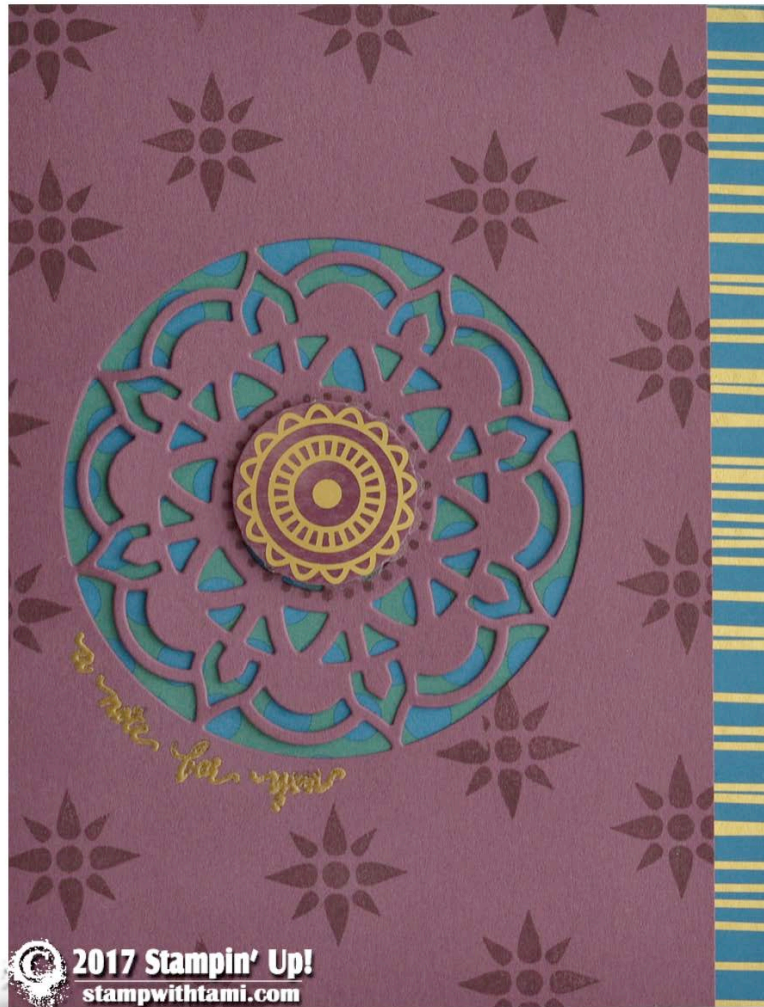

Stamp with Tami.com

Video Tutorials

click for video & to order these Stampin' Up Products:

stampwithtami.com/blog/2017/05/eastern-palace-suite

Measurements:

Very Vanilla Card Base: 11" x 4-1/4" folded in half

TIP: Use the Very Vanilla Note Cards or Thick Card Stock from the bundle

Rich Razzleberry: 5-1/2" x 4" and Scraps

Designer Paper: 5-1/2" x 1/2" and # x 3"

**Do you love photos
and written
instructions?**