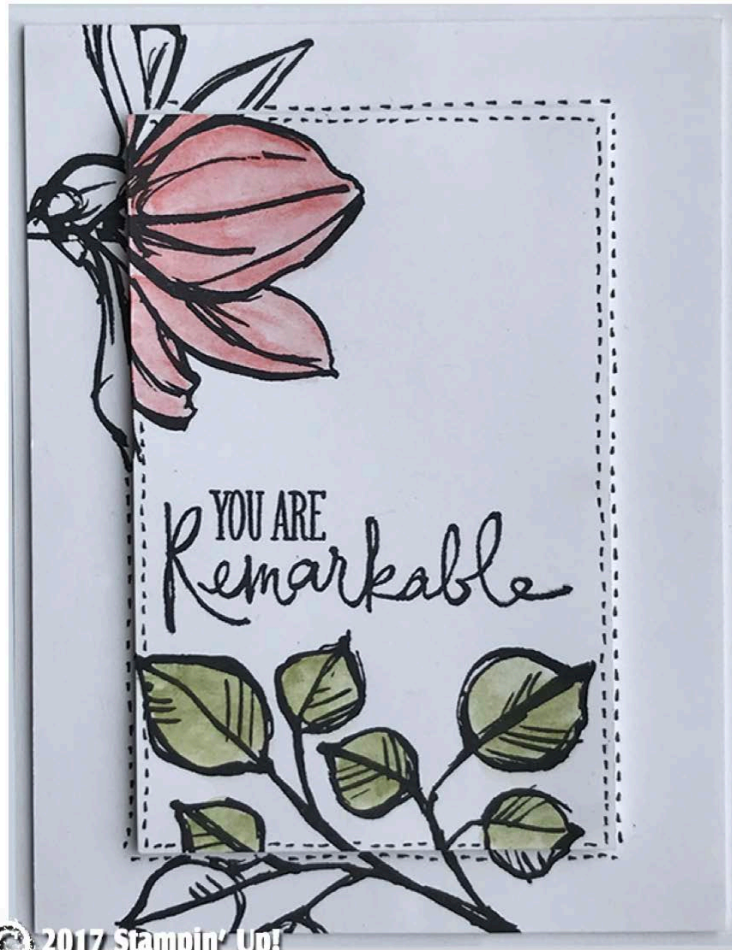

Stamp with Tami.com

Video Tutorials

© 2017 Stampin' Up!
stampwithtami.com

click for video & to order these Stampin' Up Products:

stampwithtami.com/blog/2017/04/stamp-it-mothers-day-2017

Measurements:

Whisper White Card Base: 11" x 4-1/4" folded in half

Whisper White layers: 4" x 5-1/4" & 4-1/4" x 3"

**Do you love photos
and written
instructions?**

Join my Online Stamp
Club for exclusive
projects with step-by-step
photo tutorials!

Stampin' Up! Supplies: