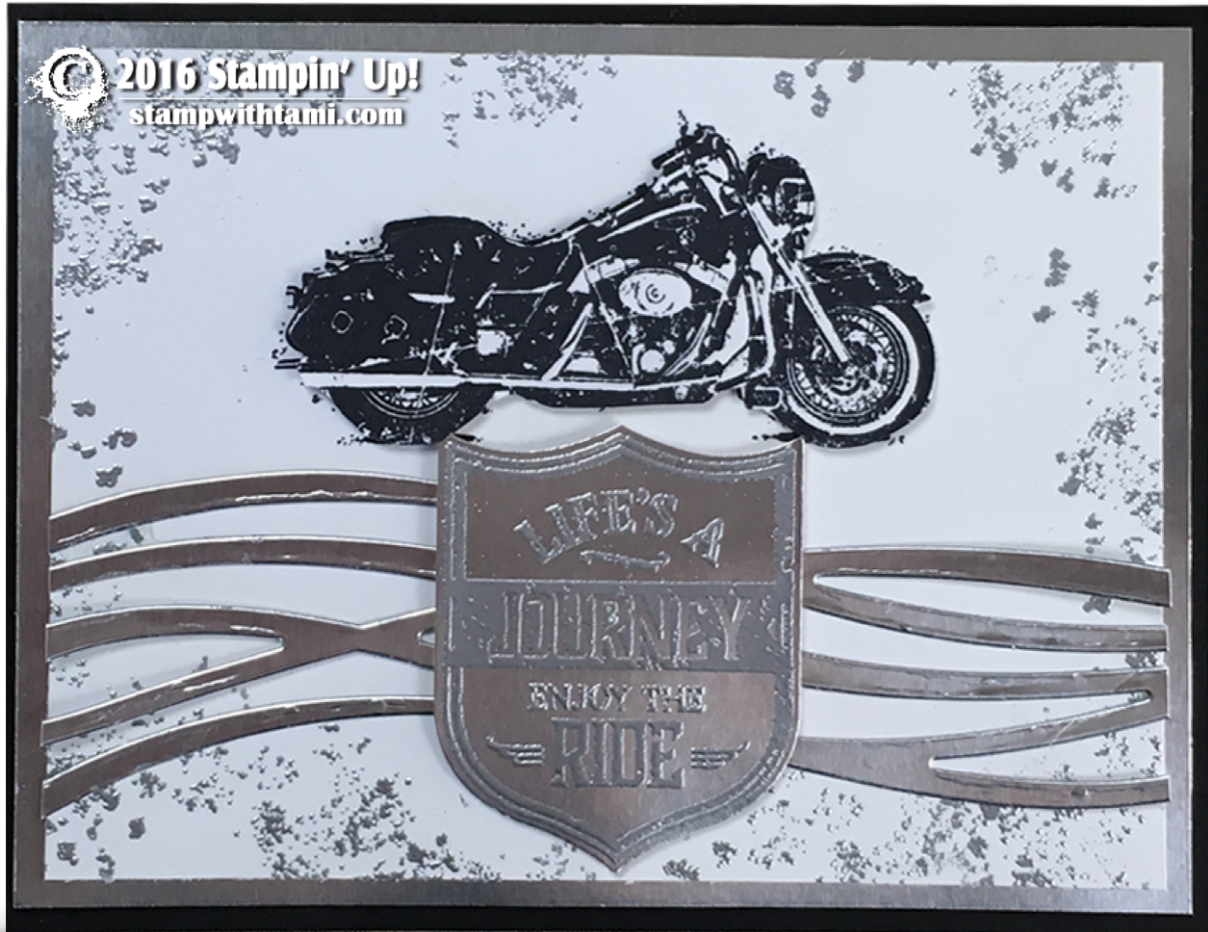

Stamp with Tami.com

Video Tutorials

click for video & to order these Stampin' Up Products:

stampwithtami.com/blog/2016/07/chrome-tastic

Measurements:

Basic Black Card Stock Base: 5-1/2" x 8-1/2"

(Folded in half for card base)

Silver Foil Layer: 5-1/4" x 4"

Whisper White Layer: 5" x 3-3/4"

**Do you love
photos and
written
instructions?**

Join my Online Stamp
Club for exclusive
projects with step-by-
step photo tutorials!