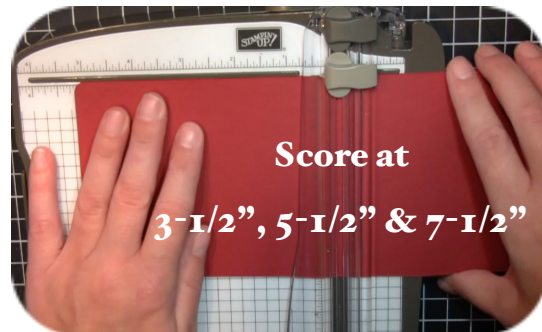

**STAMPIN' TRIMMER SCORING  
BLADES**  
Item: 126996

*Measurements*

**Cherry Cobbler Card Base** 11" x 4-1/4"  
**Season of Style DSP Layer** 1" x 4-1/4"

Whisper White & Old Olive Scraps

*Project Notes:*