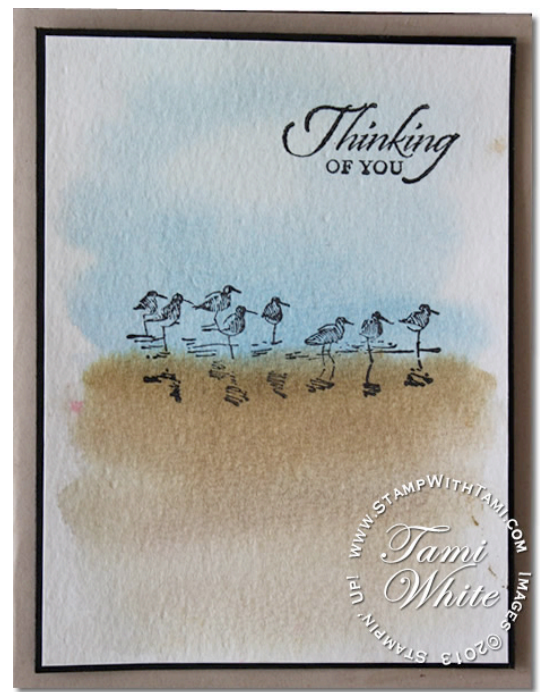

Stamp with Tami.com
video tutorials

wetlands color wash card
July 2013

Click for Video & Order these Stampin' Up
Products Online:
stampwithtami.com/blog/2013/07/wetlands

supplies

WETLANDS

Item: 126695 Wood Mount
Item: 126697 Clear Mount

MARINA MIST CLASSIC STAMPIN INK REFILL
Item: 119787

JET BLACK STAZON PAD
Item: 101406

AQUA PAINTER
Item: 103954

TOMBOW MULTI-PURPOSE ADHESIVE
Item: 110755

STAMPIN' DIMENSIONALS
Item: 104430

measurements

Crumb Cake Card Base 5-1/2" x 8-1/2" (folded in half)