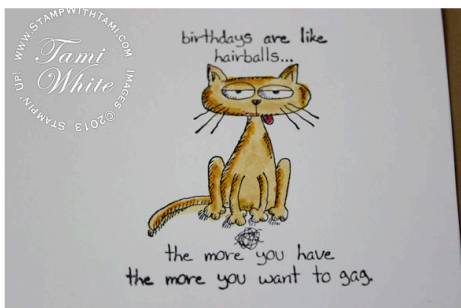

MEASUREMENTS

Baked Brown Sugar Card Base: 8-1/2" x 5-1/2" *Folded in half*

Strawberry Slush Layer: 4" x 5-1/4"

Whisper White Layer: 3-3/4" x 5"

Project Notes: