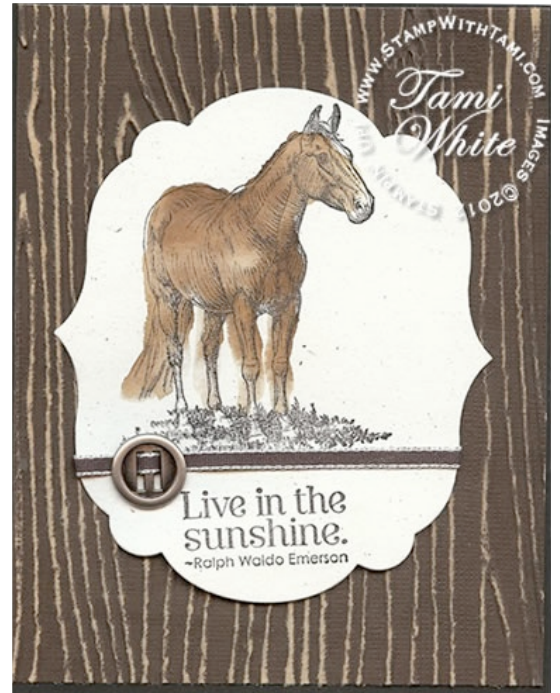

Stamp with Tami.com
video tutorials

horse frontier card

June 2013

Click for Video & Order these Stampin' Up Products Online:

stampwithtami.com/blog/2013/06/june

supplies

HORSE FRONTIER

Item: 132019 Wood Mount
Item: 126347 Clear Mount

NEUTRALS CORE'DINATIONS

Item: 129956

STAMPIN' SANDING BLOCK

Item: 129367

BASIC BLACK CLASSIC STAMPIN' PAD

Item: 126980

SOFT SUEDE CLASSIC INK REFILL

Item: 115663