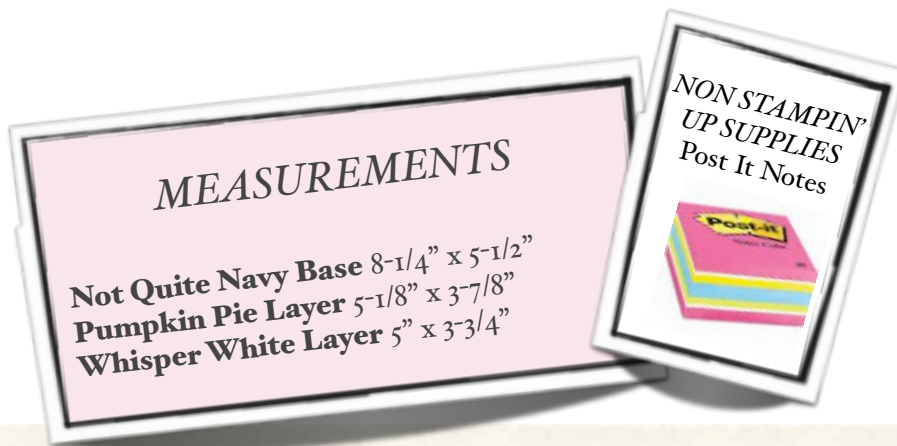

SNAIL ADHESIVE

Item: 104332

STAMPIN' DIMENSIONALS

Item: 104430

MEASUREMENTS

Not Quite Navy Base 8-1/4" x 5-1/2"
Pumpkin Pie Layer 5-1/8" x 3-7/8"
Whisper White Layer 5" x 3-3/4"

NON STAMPIN'
UP SUPPLIES
Post It Notes