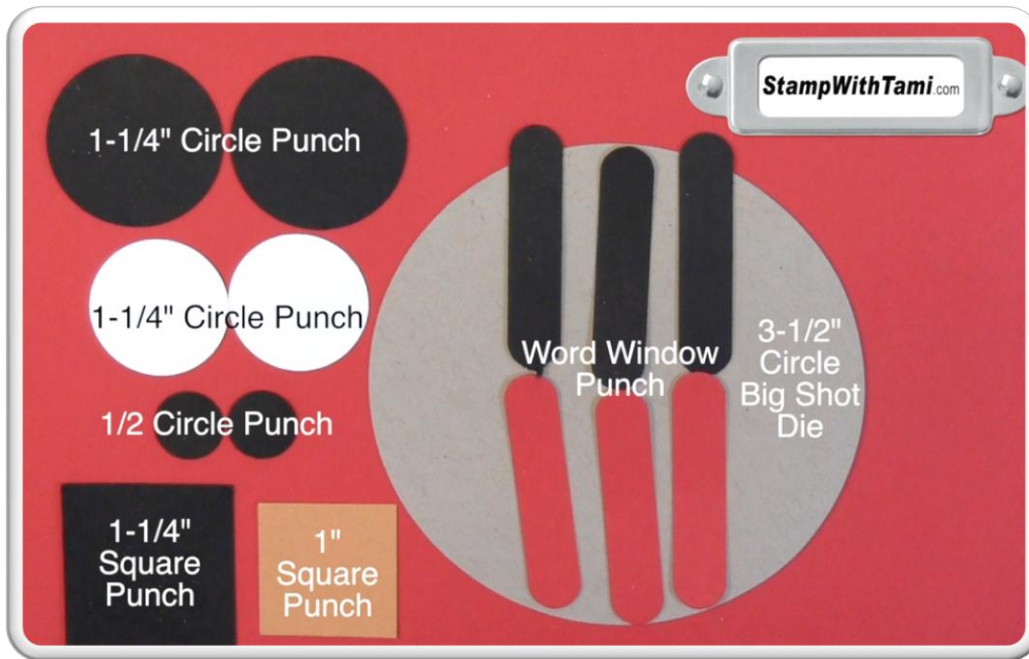

ANGRY BIRDS MUSICAL CARD (RED) & VIDEO
stampwithtami.com/blog/2011/09/angry-birds/