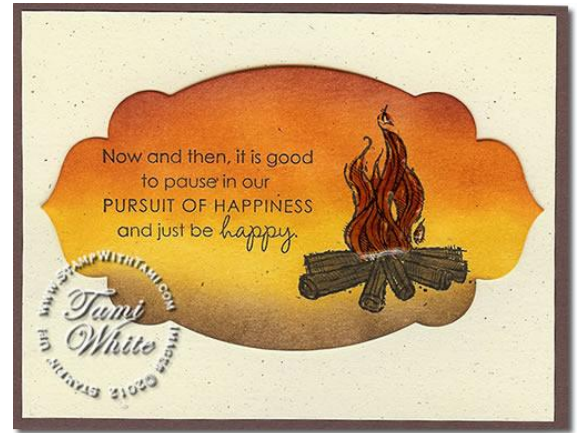

Stamp with Tami.com
video tutorials

The Great Outdoors "Campfire" Card July 2012

Stampin' Up Supply List

Great Outdoors Stamp Set		
126560	Wood Mount	29.95
126562	Clear Mount	21.95
101849	Ivory Naturals Card Stock	7.50
119686	Early Espresso Card Stock	6.95
126957	So Saffron Ink Pad	5.95
126945	Pumpkin Pie Ink Pad	5.95
126978	Soft Suede Ink Pad	5.95
126966	Cherry Cobbler Ink Pad	5.95
126980	Basic Black Ink Pad	5.95
105115	Pumpkin Pie Stampin' Write Markers	3.50
119703	Neutrals Stampin' Write Markers (Soft Suede)	22.95
105021	White Gel Pen	
101055	Crystal Effects	6.25
102892	Sponge Daubers	10.95
113439	Big Shot Die-Cut Machine	99.95
127003	Apothecary Accents Framelits	24.95
104430	Stampin' Dimensionals	3.95
104332	Snail Adhesive	6.95

View Video at:

<http://stampwithtami.com/blog/2012/07/campfire>

Purchase these supplies online at:

StampWithTami.com

MEASUREMENTS

Early Espresso base: 8-1/2" x 5-1/2" (fold in half)
Ivory Naturals Panel: 4" x 5-1/4"