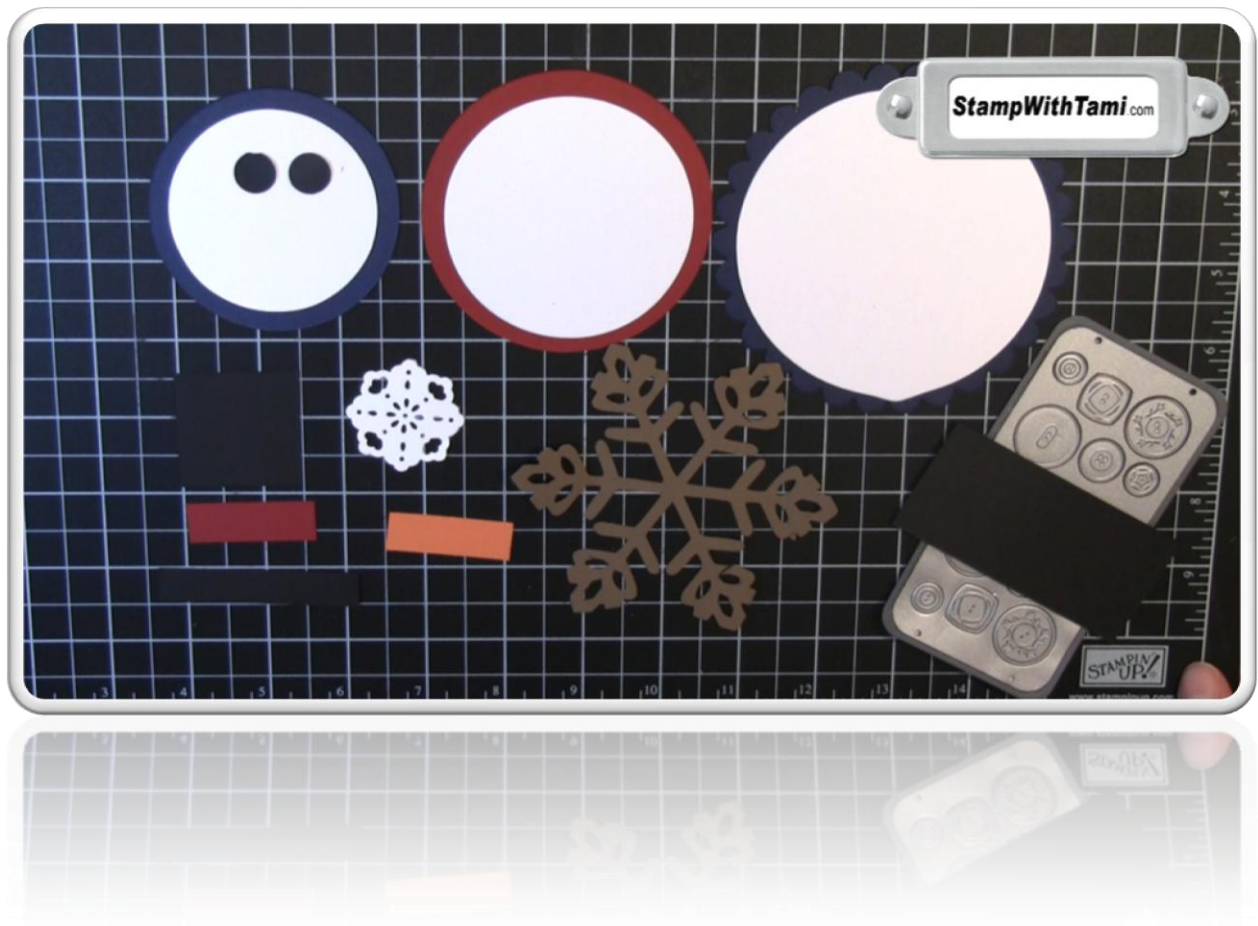

Frosty the Telescoping Snowman Card

December 2011

Stampin' Up Supply List

| | | |
|--------|-----------------------------------|-------|
| 113439 | Big Shot Die Cut Machine | 99.95 |
| 113468 | Scallop Circle Die | 19.95 |
| 114533 | Clear Circle Die | 19.95 |
| 121811 | 3-1/2" Circle Die | 17.95 |
| 122125 | 3" Circle Die | 17.95 |
| 114526 | Circles #2 Die | 15.95 |
| 113460 | Snowflake Die | 15.95 |
| 121813 | Sweet Buttons Embosslit | 11.95 |
| 119869 | 1/2" Circle Punch | 5.95 |
| 122465 | Doily Triple Layer Punch | 23.95 |
| 105021 | Whisper White Gel Pen | 3.95 |
| 100082 | Basic Black Stampin' Write Marker | 3.50 |
| 105115 | Pumpkin Pie Stampin' Write Marker | 3.50 |
| 100730 | Whisper White Card Stock | 8.50 |
| 101731 | Whisper White Craft Ink Pad | 7.50 |
| 121045 | Basic Black Card Stock | 6.95 |
| 119685 | Cherry Cobbler Card Stock | 6.95 |
| 105117 | Pumpkin Pie Card Stock | 6.95 |
| 119786 | Blushing Bride Classic Ink Pad | 5.95 |
| 118772 | Vanilla Shimmer Smooch Spray | 4.95 |
| 121006 | Glimmer Brads Brights | 4.95 |
| 102892 | Sponge Dauber Pack | 10.95 |
| 101610 | Stampin' sponge | 3.50 |
| 104430 | Stampin' Dimensionals | 3.95 |
| 104332 | Snail Adhesive | 6.95 |

View Video at:

<http://stampwithtami.com/blog/2011/12/telescoping>

Purchase these supplies online at:

www.StampWithTami.com

BIG SHOT DIES

- **White:** Clear Circle, 3" Circle & Biggest on Circle #2
- **Night of Navy:** Scallop Circle & 3" Circle
- **Cherry Cobbler:** 3-1/2" Circle
- **Soft Suede:** Snowflake
- **Black:** Buttons Embosslit

OTHER

- **Black:** 1-1/2" x 1-1/2", 2-1/2" x 1/4" (hat), (2) 1/2" Circle punches (eyes)
- **Cherry Cobbler:** 1-1/2" x 1/2" (hat)
- **Pumpkin Pie:** 1-1/2" x 1/2" (carrot nose)
- **White:** Doily Triple layer punch (snowflake)