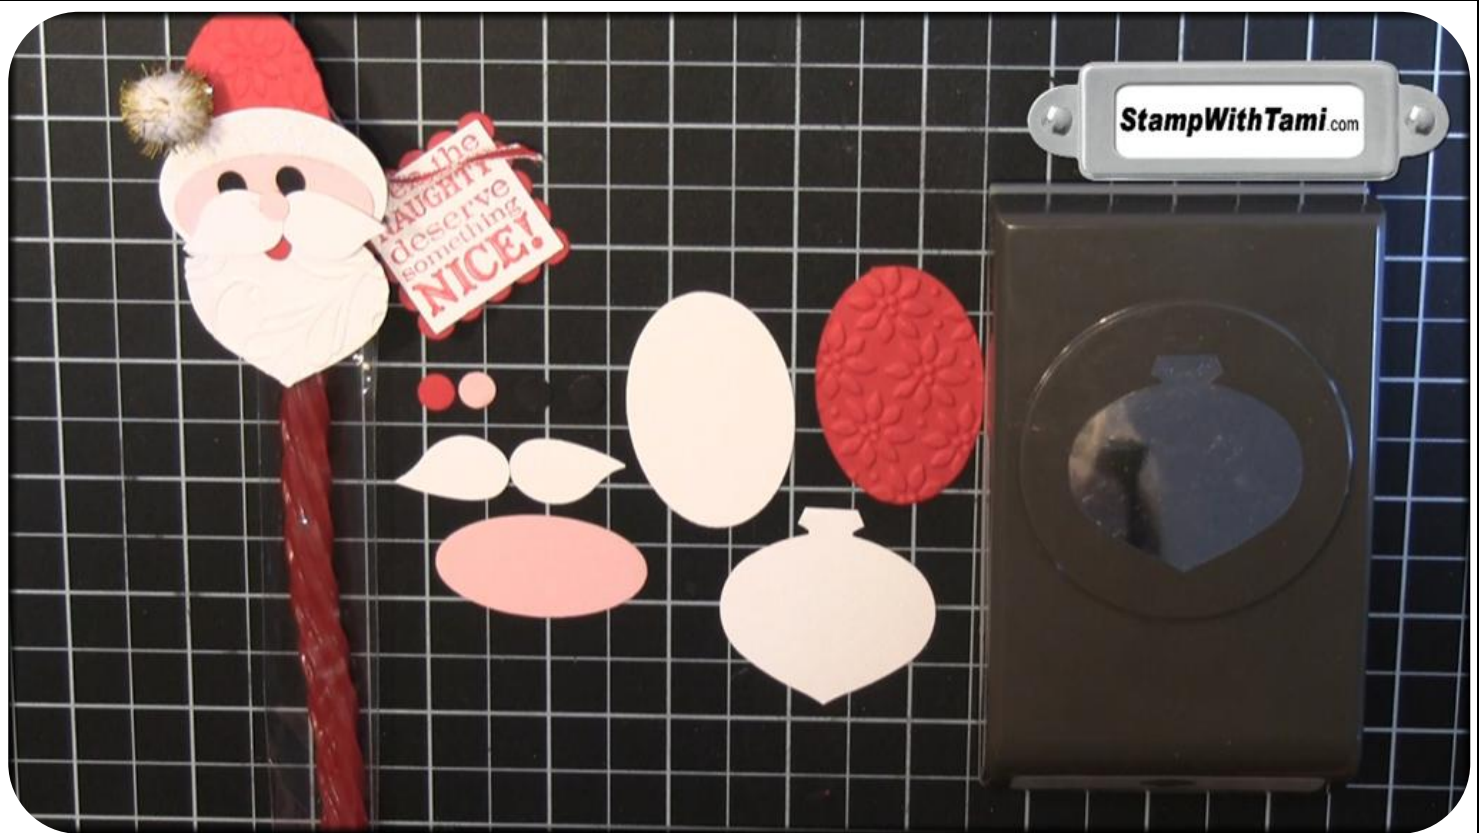

email: tami@stampwithtami.com

web: www.stampwithtami.com

SANTA PUNCHES

- Ornament Punch:** 1-Shimmery White
- Extra Large Oval Punch:** 1-Shimmery White, 1-Real Red
- Large Oval Punch:** 1-Blushing Bride
- Bird Builder Punch:** 2-Shimmery White wings
- Owl Builder Punch:** 1-Real Red, 1-Blushing Bride, 2-Basic Black (med. Circles)

TAG PUNCHES

- 1" Square Punch:** 1-Shimmery White
- Scallop Square Punch:** Real Red