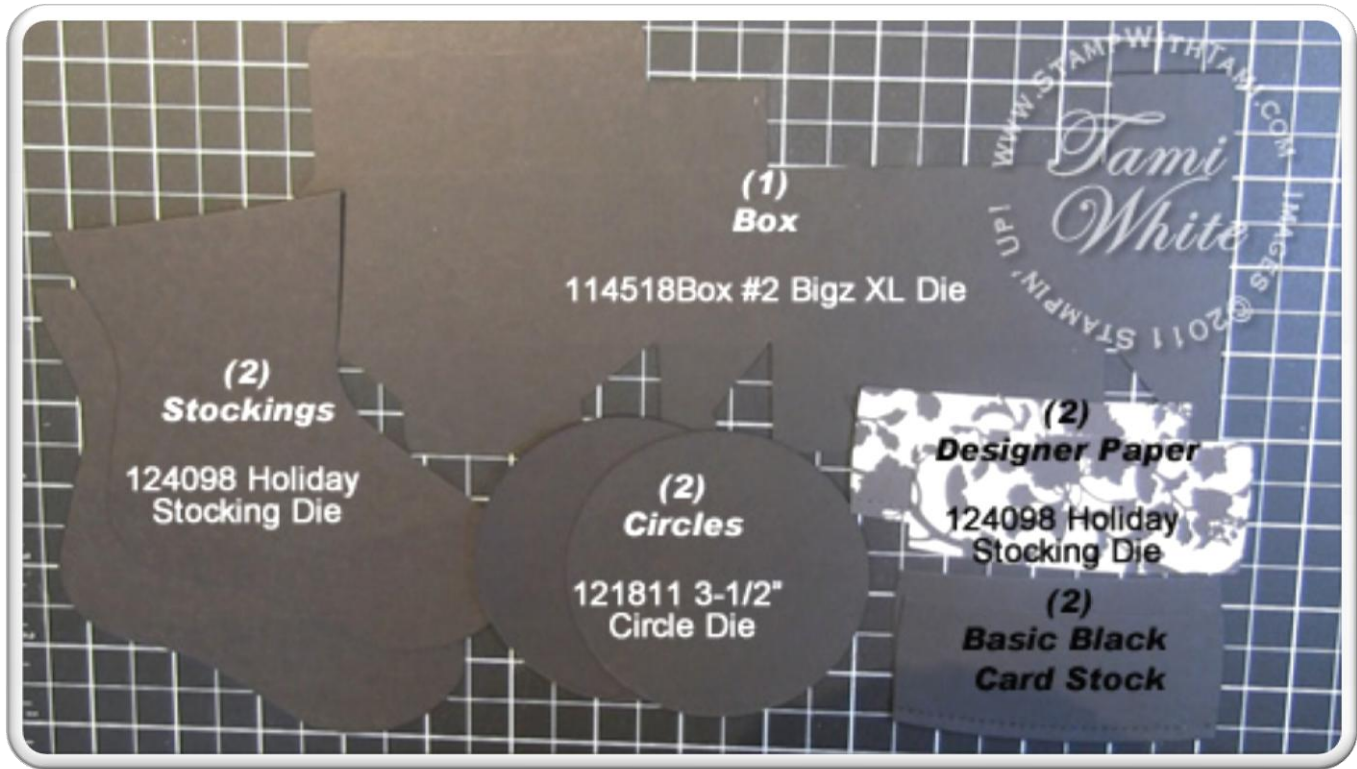

Tami White – Stampin’ Up!
Sr. Manager / Independent Demonstrator

508-485-1292

email: tami@stampwithtami.com
web: www.stampwithtami.com