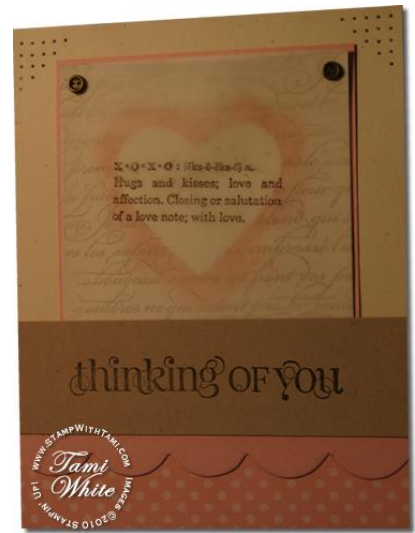

## Curly Cute Heart Card January 2010

### Stampin' Up Supply List

|               |  |       |
|---------------|--|-------|
|               | <b>Curly Cute Stamp Set</b>                                |       |
| <b>117014</b> | Wood Mount   | 19.95 |
| <b>120510</b> | Clear Mount  | 14.95 |
| <b>114950</b> | Define Your Life Stamp Set                                 | 47.95 |
| <b>109521</b> | En Francais Stamp  | 17.95 |
| <b>119786</b> | Blushing Bride Classic Ink Pad                             | 5.95  |
| <b>119796</b> | Blushing Bride Card Stock                                  | 6.95  |
| <b>117158</b> | In Color Designer Paper Stack ( <i>Blushing Bride DP</i> ) | 19.95 |
| <b>105208</b> | Crumb Cake Classic Ink Pad                                 | 5.95  |
| <b>121043</b> | Crumb Cake Card Stock                                      | 6.95  |
| <b>119670</b> | Early Espresso Classic Ink Pad                             | 5.95  |
| <b>101849</b> | Ivory Naturals Card Stock                                  | 7.50  |
| <b>101856</b> | Vellum Card Stock  | 6.50  |
| <b>119883</b> | Extra Large Full Heart Punch                               | 16.95 |
| <b>118764</b> | Vintage Trinkets   | 5.95  |
| <b>116631</b> | Paper Piercing Tool  | 3.50  |
| <b>105826</b> | Mat Pack   | 9.95  |
| <b>102892</b> | Sponge Daubers   | 10.95 |
| <b>113439</b> | Big Shot Die Cut Machine ( <i>optional</i> )               | 99.95 |
| <b>120893</b> | Tasteful Trim Bigz XL Die ( <i>optional</i> )              | 42.95 |
| <b>113478</b> | Extended Cutting Pads ( <i>optional</i> )                  | 19.95 |
| <b>104332</b> | Snail Adhesive   | 6.95  |
| <b>103305</b> | Dotto Temporary Adhesive                                   | 12.95 |