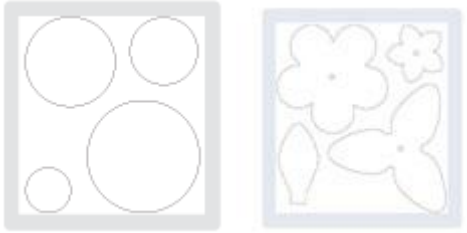

**Chic Fleece Flower Pins**  
**May 2010**

**STAMPIN' UP! SUPPLY LIST**

**All Supplies Stampin' Up!**  
*Unless otherwise noted*

113439	Big Shot Die Cut Machine	99.95
114526	Circles #2 Die	15.95
118871	Stampin' Up! Island Floral Bigz Die <small>- 2010 Summer Mini Catalog</small>	21.95
n/a	Fleece or Felt	
n/a	Pin Back (or headband, pony tail holder, etc)	
n/a	Hot Glue Gun	
n/a	Needle and Thread	
n/a	Button	

View Video at:  
<http://stampwithtami.com/blog/2010/05/flower-pins>

Stampin' Up! Big Shot Dies:  
 114526 Circle #2 & 118871 Island Floral Bigz Die

Purchase these supplies online at:  
**[www.StampWithTami.com](http://www.StampWithTami.com)**