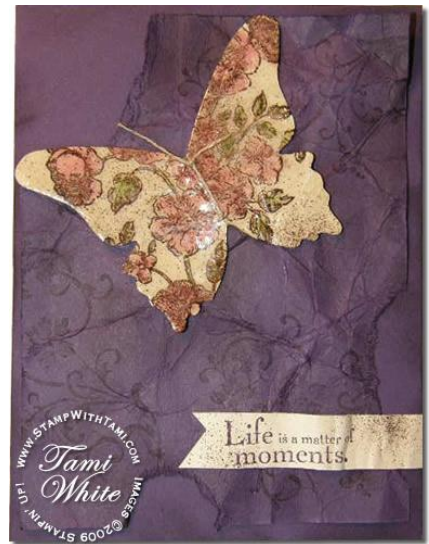

Stamp with Tami.com
video tutorials

Cracked Glass Butterfly Card

May 2010

STAMPIN' UP! SUPPLY LIST

All Supplies Stampin' Up!

Unless otherwise noted

Summer Mini Catalog

118611	Elements of Style Stamp Set—	27.95
	Wood Mount	
120045	Clear Mount	19.95
105126	Elegant Eggplant Card Stock (24)	5.50
105210	Elegant Eggplant Ink Pad	5.95
100908	Chocolate Chip Ink Pad	5.95
101849	Ivory Naturals Card Stock (40)	7.50
100045	Pretty in Pink Stampin' Write Marker	3.25
105106	Certainly Celery Stampin' Write Marker	3.25
100071	Chocolate Chip Stampin' Write Marker	3.25
114507	Stampin' Up! Beautiful Butterflies Bigz Die	21.95
113439	Big Shot Die Cut Machine	99.95
107066	Color Spritzer	12.95
102283	Versamark Ink Pad	7.50
100477	Glassy Glaze Enamel Emboss Powder	4.75
100005	Heat Tool	29.95
102197	Powder Pal Trays	19.95
104199	Linen Thread	4.50
102300	Bone Folder	6.95
103683	Mini Glue Dots	4.95
104430	Stampin' Dimensionals	3.95
101610	Stampin' Sponges	3.50
104332	Snail Adhesive	6.95

View Video at:

<http://stampwithtami.com/blog/2010/05/cracked-glass-butterfly>

Purchase these supplies online at:

www.StampWithTami.com

Techniques shown in this video:

Cracked Glass, embossing, vintage, color spritzing, banners