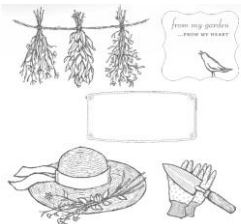

From the Garden
Lattice Background & Watercoloring
January 2010

STAMPIN' UP! SUPPLY LIST

Card Supplies – All Supplies Stampin' Up!

Unless otherwise noted

From the Garden Stamp Set		
118568	~Clear Mount**	16.95
117004	~Wood Mount	22.95
102283	Versamark Ink Pad	7.50
105019	Watercolor Paper	6.95
102128	Chocolate Chip Card Stock	5.50
109051	5/8" Chocolate Chip Grosgrain Ribbon	7.95
100908	Chocolate Chip Ink Pad	5.95
101065	Chocolate Chip Ink Refill	2.95
105232	Always Artichoke Ink Refill	2.95
105231	Blush Blossom Ink Refill	2.95
102521	Going Gray Ink Refill	2.95
103954	Aqua Painters	16.95
101650	Very Vanilla Card Stock	7.50
109109	Vintage Brads	8.95
105826	Mat Pack	9.95
116631	Paper Piercer	3.50
109133	Black Emboss Powder	4.75
102197	Powder Pal Trays	19.95
100005	Heat Tool	29.95
113439	Big Shot Die Cut Machine	99.95

Techniques:

Lattice textured background, watercoloring, heat embossing

View Video at:

<http://stampwithtami.com/blog/2010/01/lattice-texture-video>

Purchase these supplies online at:

www.StampWithTami.com

Tami White – Stampin' Up!