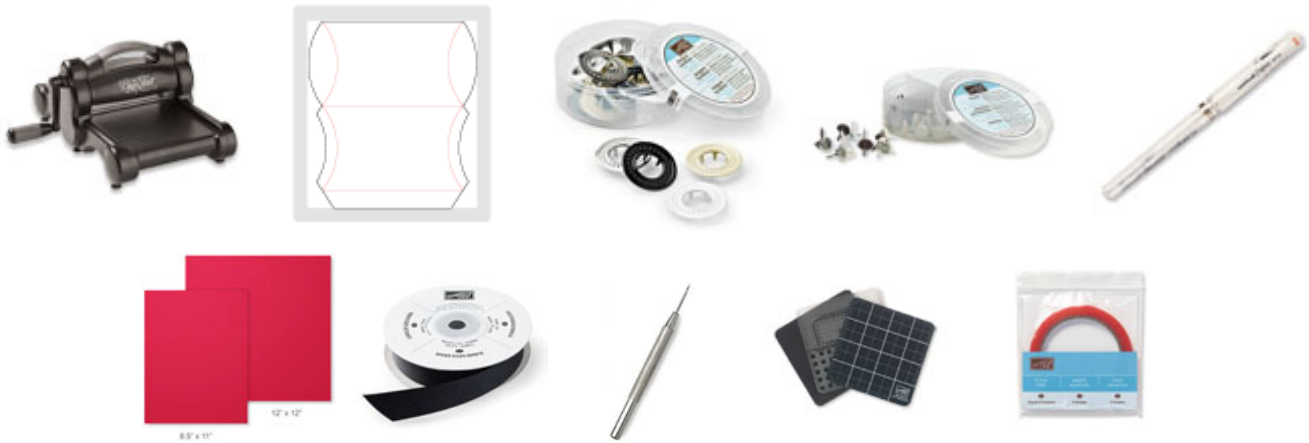

Tami White – Stampin' Up!

Sr. Manager / Independent Demonstrator

508-485-1292

email: tami@stampwithtami.com

web: www.stampwithtami.com