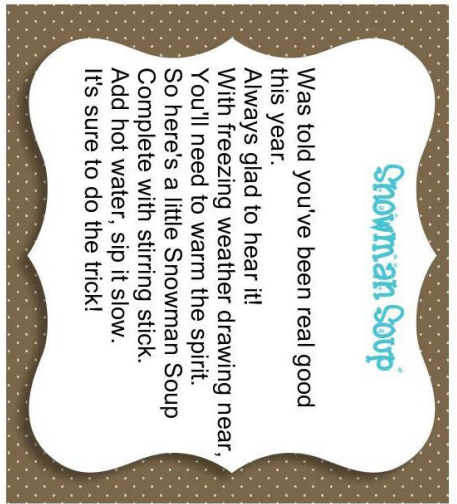

Stampin' Up

Created by Tami White - Stampin' Up Independent Demonstrator (with My Digital Studio)
Visit www.stampwithtami.com/blog/12/snowmansoup for Snowman Soup Video Tutorial
To use, print this sheet on White Card Stock and cut out tags.
For more great gift ideas, visit www.stampwithtami.com