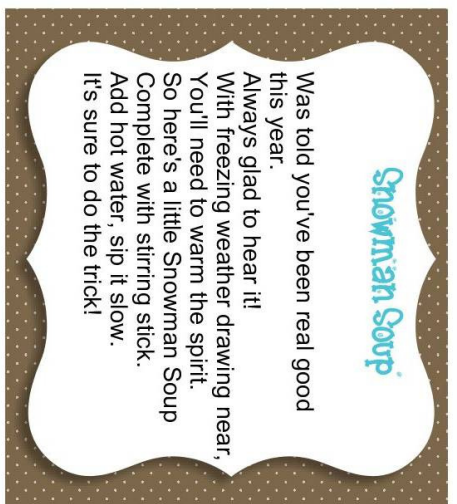

Stampin' Up

Created by Tami White - Stampin' Up Independent Demonstrator (with My Digital Studio)
Visit www.stampwithtami.com/blog/12/snowmansoup for Snowman Soup Video Tutorial
To use, print this sheet on White Card Stock and cut out tags.
For more great gift ideas, visit www.stampwithtami.com